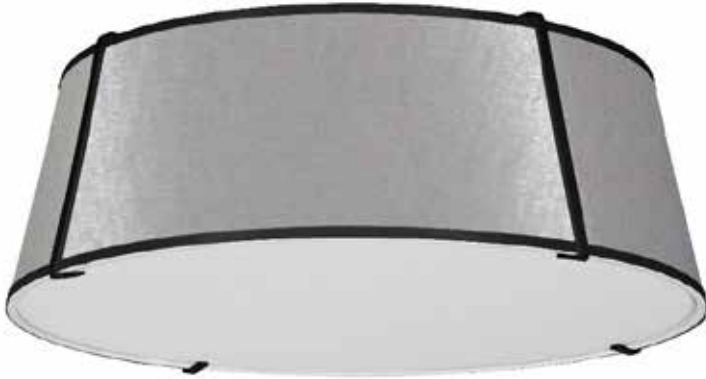

TRA-224FH-BK-GRY - 4LT Trapezoid Flush Mount BLK/GRY Shade w/790 Diff

4 Light Trapezoid Flushmount Black/Grey Shade w/ White Fabric Diffuser

Height	8	No. of Bulbs	4
Width/Length	22	LED Compatible	LED Compatible
Depth	22	Total Wattage	400W
Weight	4		
Body Material	Fabric	Second Material	Metal
Finish/Color	Grey	Second Finish/Color	Black
Type of Finish	Fabric	Second Type of Finish	Painted
Bulb 1 Amount	4	Rated For	Damp Location
Bulb 1 Base Type	E26	Voltage	120V
Bulb 1 Max Watt.	100W	Approval	cUL or equivalent
Bulb 1 Included	No	Warranty	1 Year
Bulb 1 Lumens		Instal Position	Ceiling
Bulb 1 CRI			