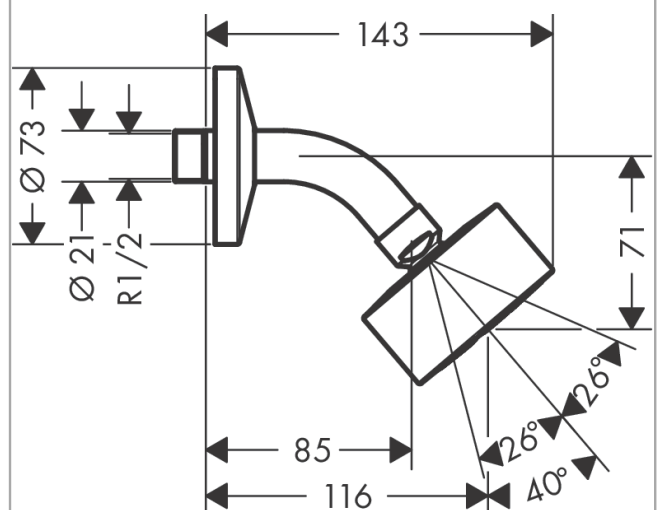

AXOR One
Overhead shower 75 1jet EcoSmart with shower arm
 Surfaces: **Chrome** Article Number: **48490000**

product features

- consists of: overhead shower, shower arm
- shower head size: 73 mm
- spray type: PowderRain
- projection 116 mm
- ball-joint: overhead shower angle adjustable
- material spray disc: metal
- shower arm length 85 mm
- maximum flow rate at 3 bar: 8,7 l/min
- flow rate PowderRain spray (at 3 bar): 8,7 l/min
- minimum function point for proper function: 6,3 l/min
- minimum flow pressure: 1 bar
- overhead shower removable for cleaning
- installation: wall
- connection thread G ½
- connection dimension: DN15

Technology

Design awards

Product image

Scale drawing

AXOR One
Overhead shower 75 1jet EcoSmart with shower arm
Surfaces: **Chrome** Article Number: **48490000**

Flowchart