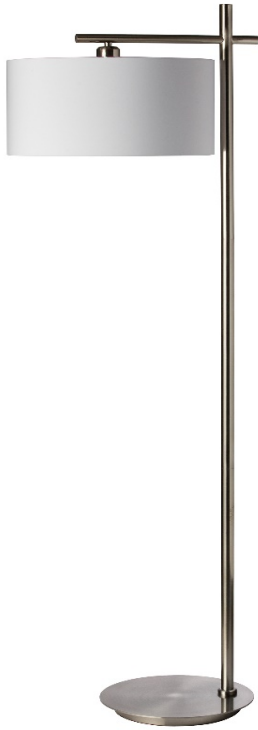

## 131F-SC - 1LT Floor Lamp, Satin Chrome Finish

1 Light Floor Lamp, Satin Chrome Finish

<b>Height</b>	62	<b>No. of Bulbs</b>	1
<b>Width/Length</b>	18	<b>LED Compatible</b>	LED Compatible
<b>Depth</b>	18	<b>Total Wattage</b>	100
<b>Weight</b>	18		
<b>Body Material</b>	Metal	<b>Second Finish/Color</b>	White
<b>Finish/Color</b>	Satin Chrome	<b>Second Type of Finish</b>	Linen
<b>Type of Finish</b>	Electroplated		
<b>Bulb 1 Amount</b>	1	<b>Rated For</b>	Dry Location
<b>Bulb 1 Base Type</b>	E26	<b>Voltage</b>	120V
<b>Bulb 1 Max Watt.</b>	100		
<b>Bulb 1 Included</b>	No	<b>Approval</b>	cUL or equivalent
<b>Bulb 1 Lumens</b>		<b>Warranty</b>	1 Year
<b>Bulb 1 CRI</b>		<b>Instal Position</b>	Floor

Date:	Notes:
Fixture Type:	
Job Name:	

**Lighting • LED • Shades • Custom Designs**

TORONTO | BUFFALO | LIGHTFAIR | DALLAS MARKET CENTRE # 4303

 [www.dainolite.com](http://www.dainolite.com)  1-888-564-1262  [dainolite@dainolite.com](mailto:dainolite@dainolite.com)