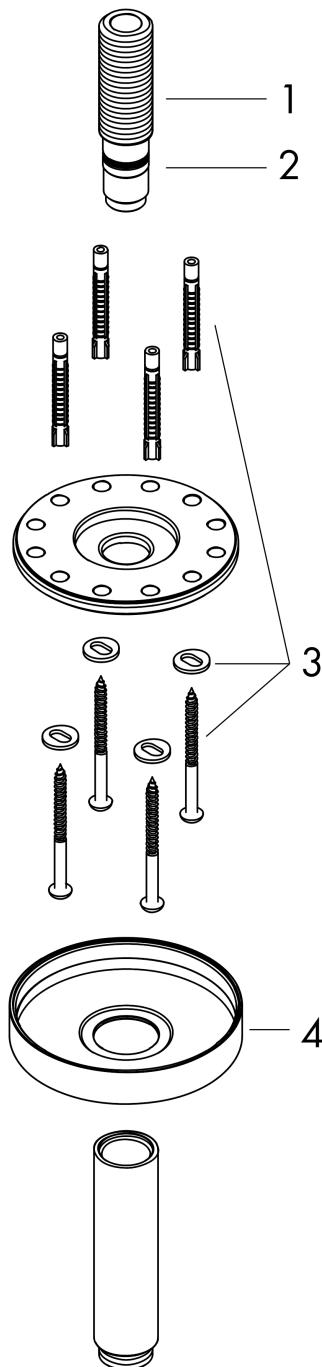

AXOR ShowerSolutions
Ceiling connector 100 mm

Surfaces: **Chrome** Article Number: **26432000**

product features

- length: 100 mm
- installation type: exposed installation
- material: brass
- connection type: G 1/2

Product image

Scale drawing

AXOR ShowerSolutions
Ceiling connector 100 mm

Surfaces: **Chrome** Article Number: **26432000**

Exploded Drawing

Year of production: >07/17

AXOR ShowerSolutions
Ceiling connector 100 mm
 Surfaces: **Chrome** Article Number: **26432000**

Spare part list

Year of production: >07/17

Pos.		Article Number	Price	PU
1	connecting thread	93418000	-	1
2	O-ring 14x2	98129000	-	1
3	mounting set	96179000	-	1
4	escutcheon	93827000	-	1