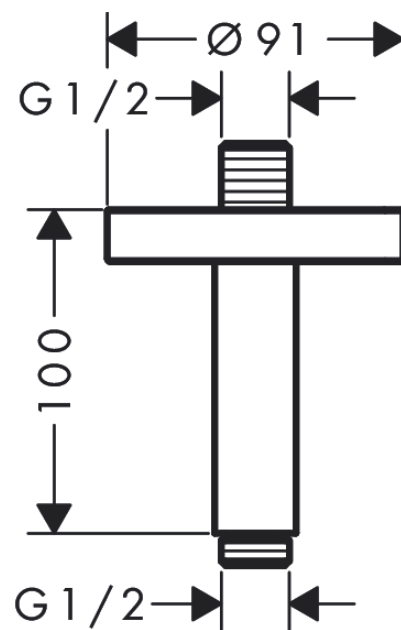

AXOR ShowerSolutions
Ceiling connector 100 mm

Surfaces: **Chrome** Article Number: **26432000**

product features

- length: 100 mm
- installation type: exposed installation
- material: brass
- connection type: G 1/2

Product image

Scale drawing

AXOR ShowerSolutions
Ceiling connector 100 mm

Surfaces: **Chrome** Article Number: **26432000**

Exploded Drawing

Year of production: >07/17

AXOR ShowerSolutions
Ceiling connector 100 mm
 Surfaces: **Chrome** Article Number: **26432000**

Spare part list

Year of production: >07/17

Pos.		Article Number	Price	PU
1	connecting thread	93418000	-	1
2	O-ring 14x2	98129000	-	1
3	mounting set	96179000	-	1
4	escutcheon	93827000	-	1