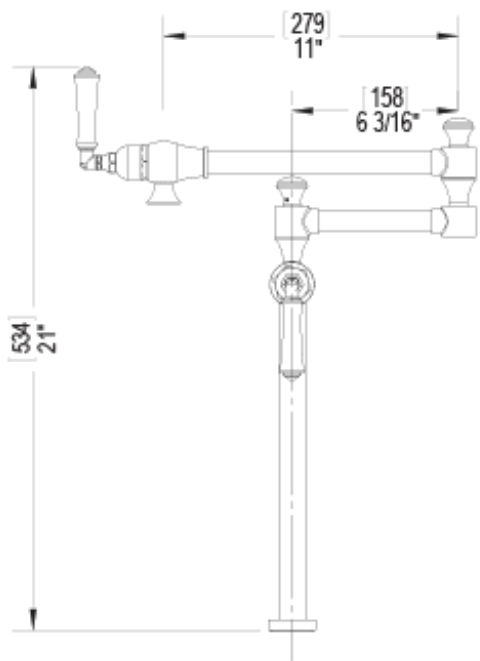

DECK MOUNT POT FILLER

Critical Dimensions