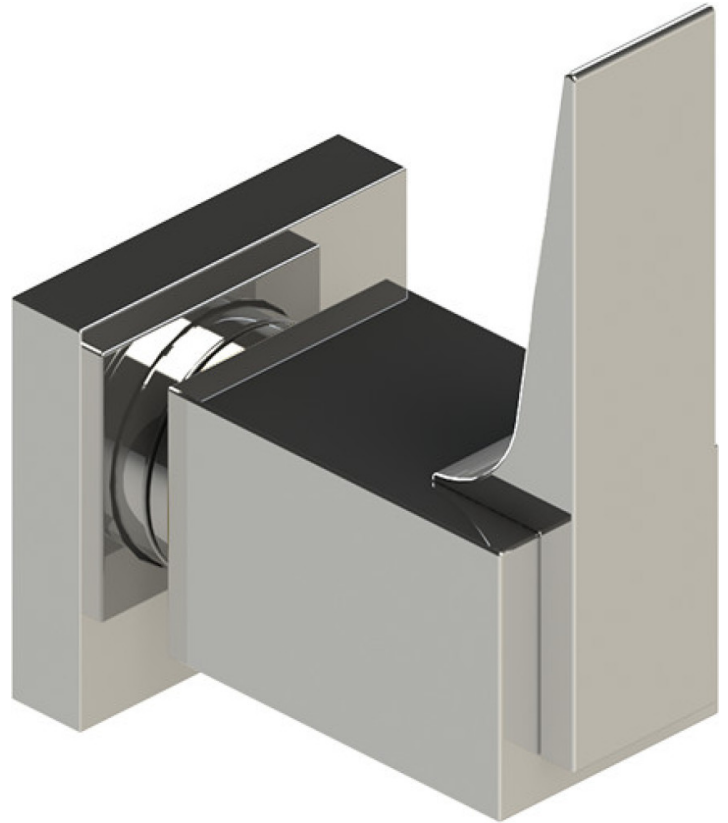

T2RRSLCHCH Specifications

TEMPERATURE CONTROL VALVE WITH STOPS & TWO WAY DIVERTER WITH SHUT-OFF

VOLUME CONTROL VALVE