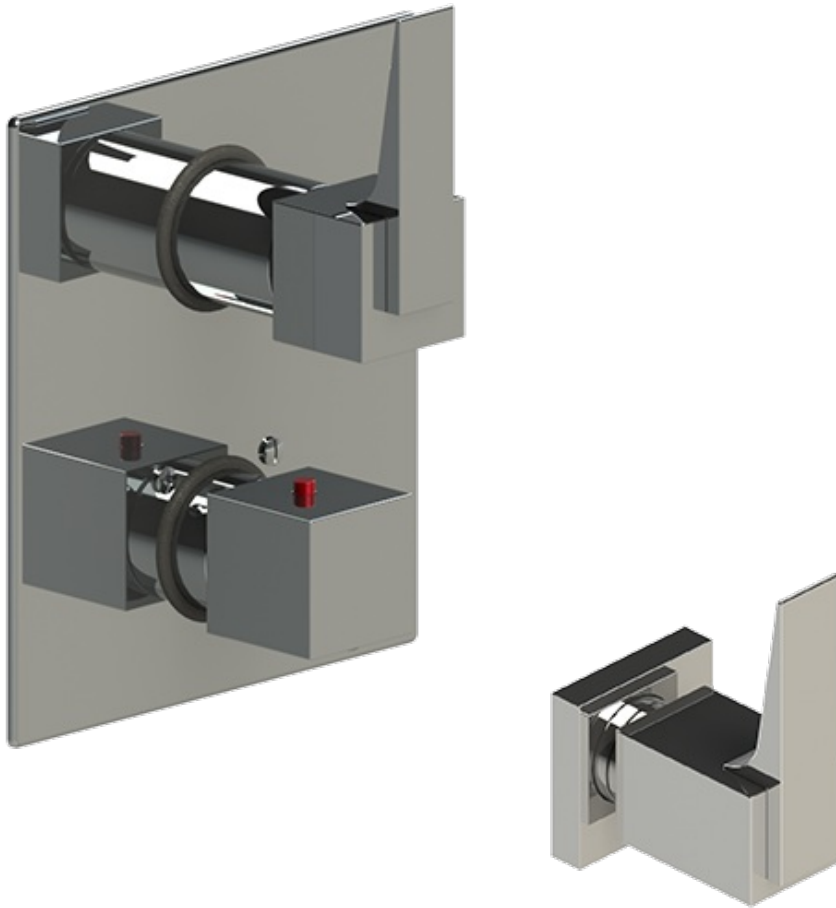

T2RRSLCHCH Specifications

TEMPERATURE CONTROL VALVE WITH STOPS & TWO WAY DIVERTER WITH SHUT-OFF

VOLUME CONTROL VALVE