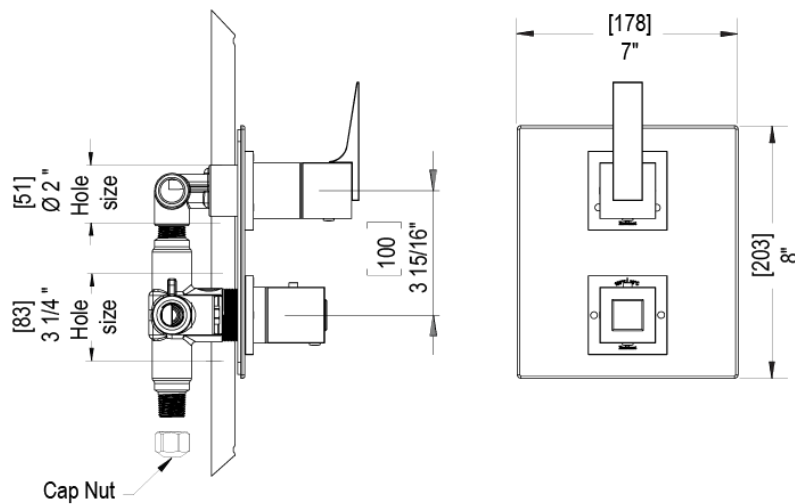

T2RRSLCHCH Specifications

TEMPERATURE CONTROL VALVE WITH STOPS & TWO WAY DIVERTER WITH SHUT-OFF

VOLUME CONTROL VALVE