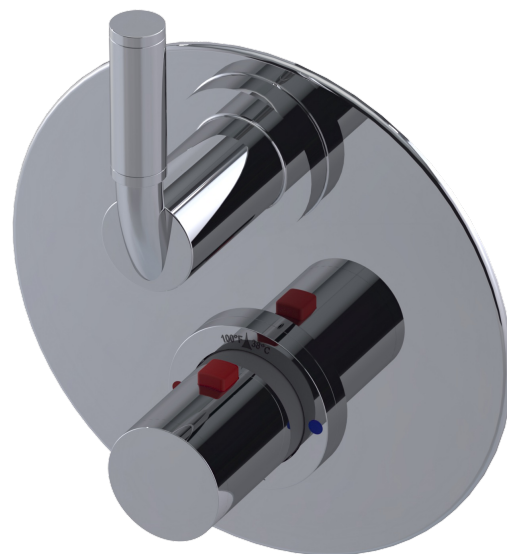

T4LNVLCHCH Specifications

TEMPERATURE CONTROL VALVE WITH STOPS & VOLUME CONTROL

VOLUME CONTROL VALVE