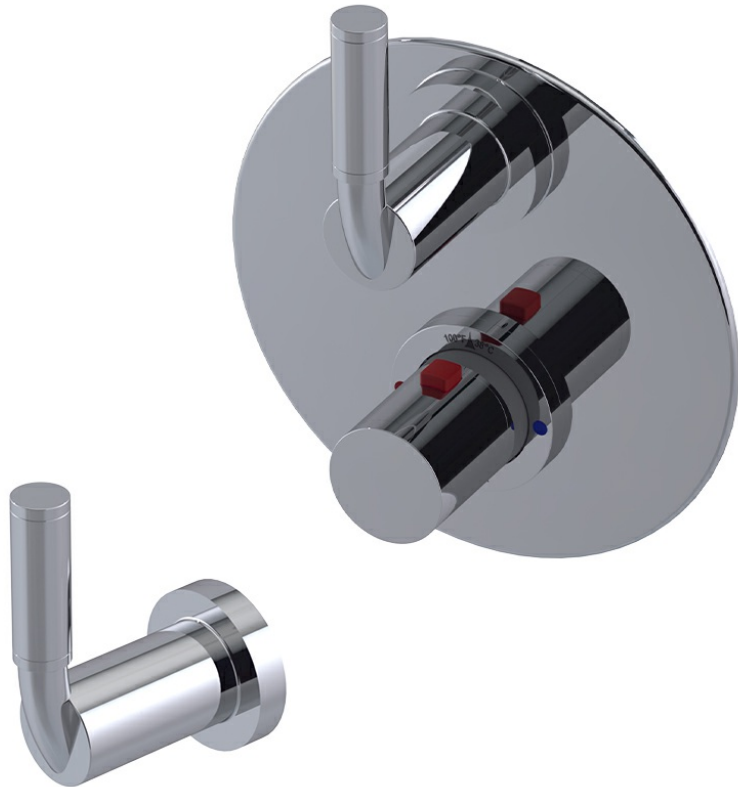

T4LNVLCHCH Specifications

TEMPERATURE CONTROL VALVE WITH STOPS & VOLUME CONTROL

VOLUME CONTROL VALVE