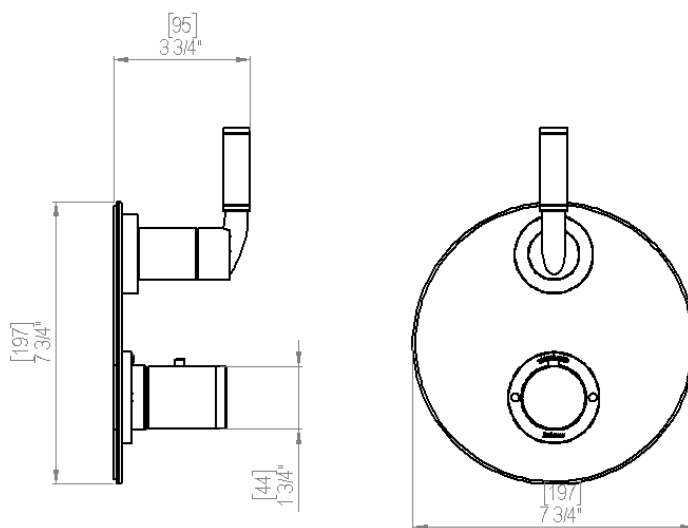

T4LNVLCHCH Specifications

TEMPERATURE CONTROL VALVE WITH STOPS & VOLUME CONTROL

VOLUME CONTROL VALVE