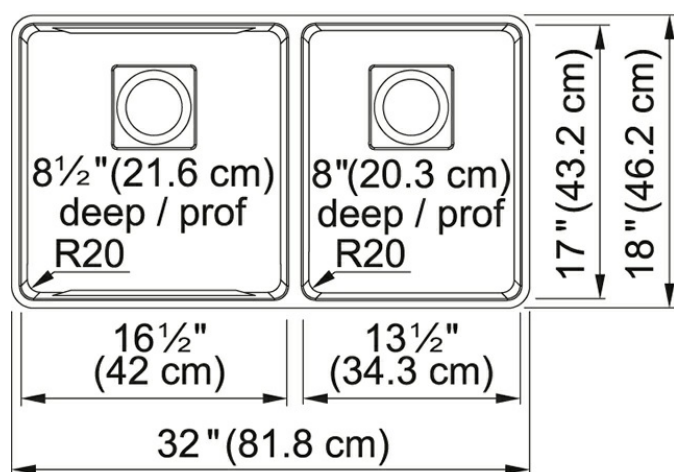

Product Picture

Technical Drawing

Product Dimensions

Length overall	32"
Width overall	18"
Length of large bowl	16 1/2"
Width of large bowl	17"
Depth of large bowl	8 1/2"
Length of small bowl	13 1/2"
Width of small bowl	17"
Depth of small bowl	8"
Minimum Cabinet Size	36"

General Information

Type of Material	18 Gauge Stainless Steel
Number of Bowls	2
Faucet Hole	None
Cut-Out Template	Yes
Where to buy	Showroom

Article Numbers

FUN#	122.0638.279
US Part Number	PTX160-31