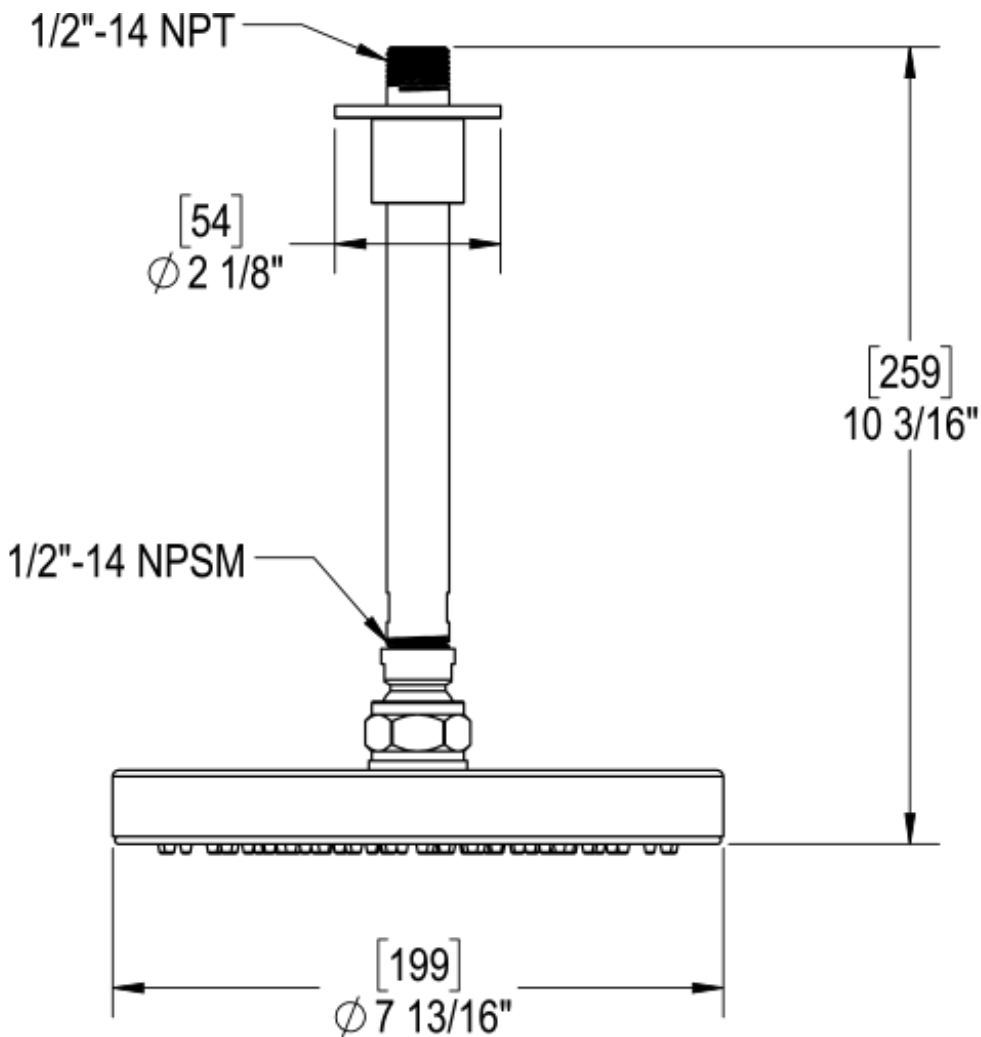

223NVRABMABM Specifications

8" SHOWER HEAD WITH CEILING MOUNT 8" SHOWER ARM FLANGE

PRESSURE BALANCE SHOWER VALVE WITH STOPS & TWO WAY DIVERTER

WALL MOUNT TUB SPOUT. 1/2" SLIP FIT