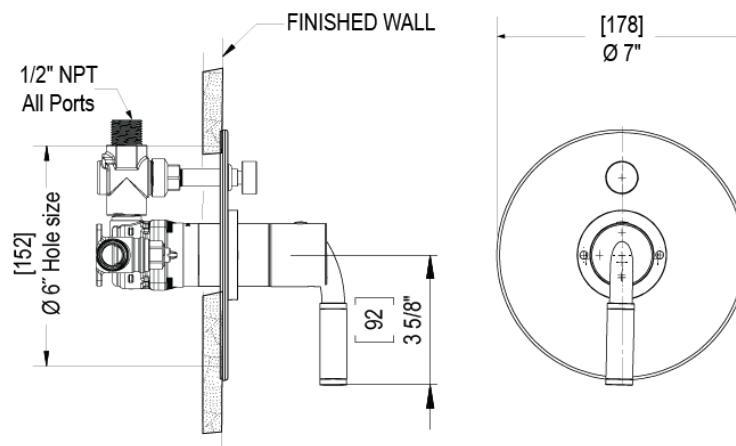

223NVRABMABM Specifications

8" SHOWER HEAD WITH CEILING MOUNT 8" SHOWER ARM FLANGE

PRESSURE BALANCE SHOWER VALVE WITH STOPS & TWO WAY DIVERTER

WALL MOUNT TUB SPOUT. 1/2" SLIP FIT