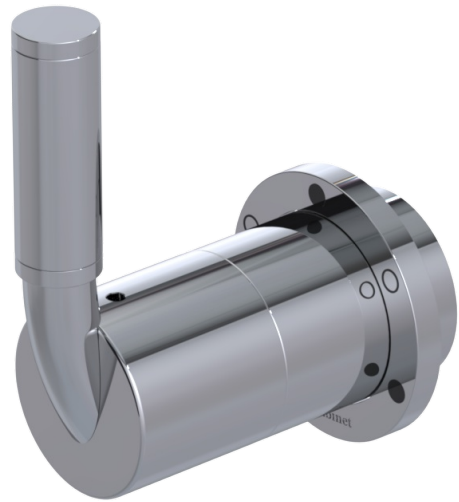

# 3YNVRCHCH Specifications

THREE WAY DIVERTER VALVE WITH SHARED OUTLETS IN BETWEEN FUNCTIONS

No Dimensions Image