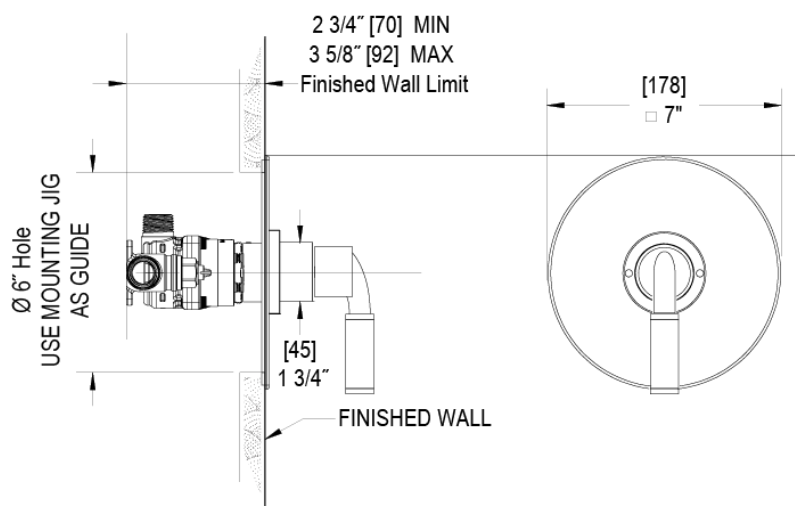

# 3YNVRCHCH Specifications

THREE WAY DIVERTER VALVE WITH SHARED OUTLETS IN BETWEEN FUNCTIONS

No Dimensions Image