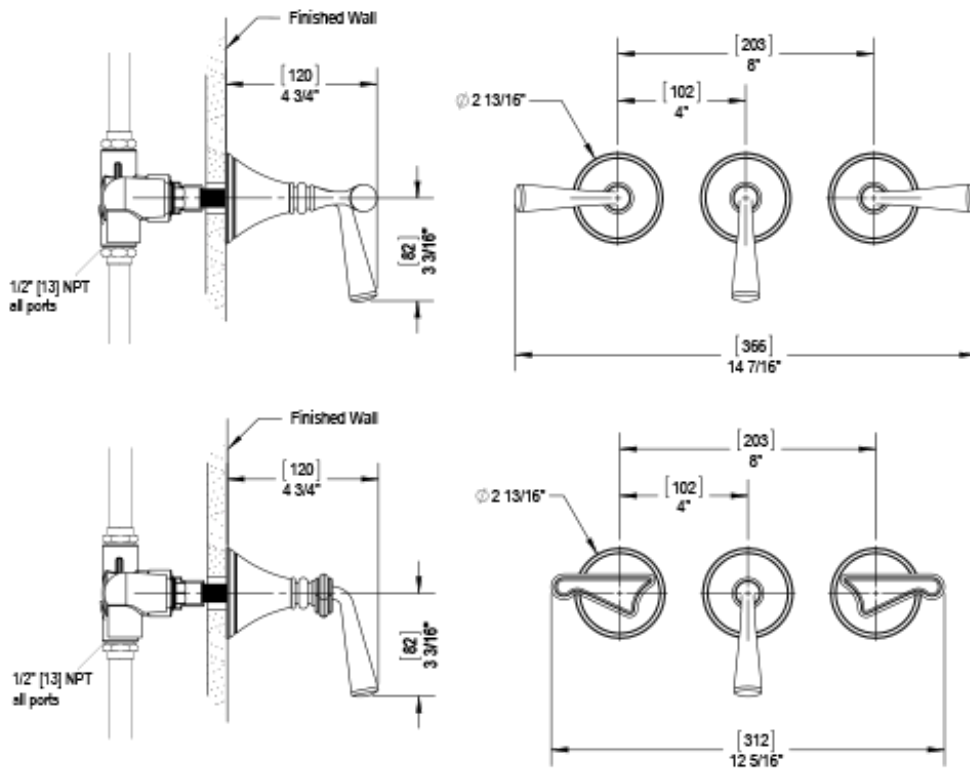

THREE VALVE TUB FILLER WITH DIVERTER

Critical Dimensions