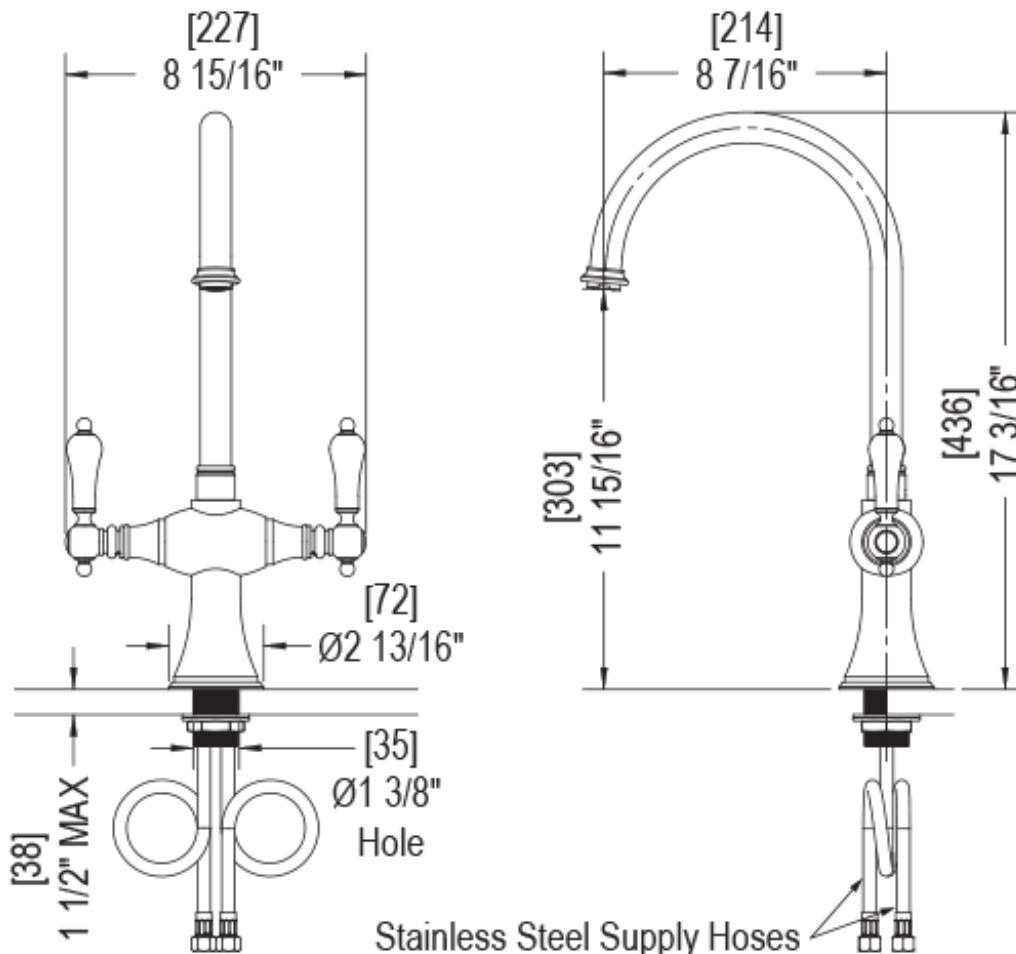

DUAL HANDLE KITCHEN SET

Stainless Steel Supply Hoses with 3/8" F Compression Fittings