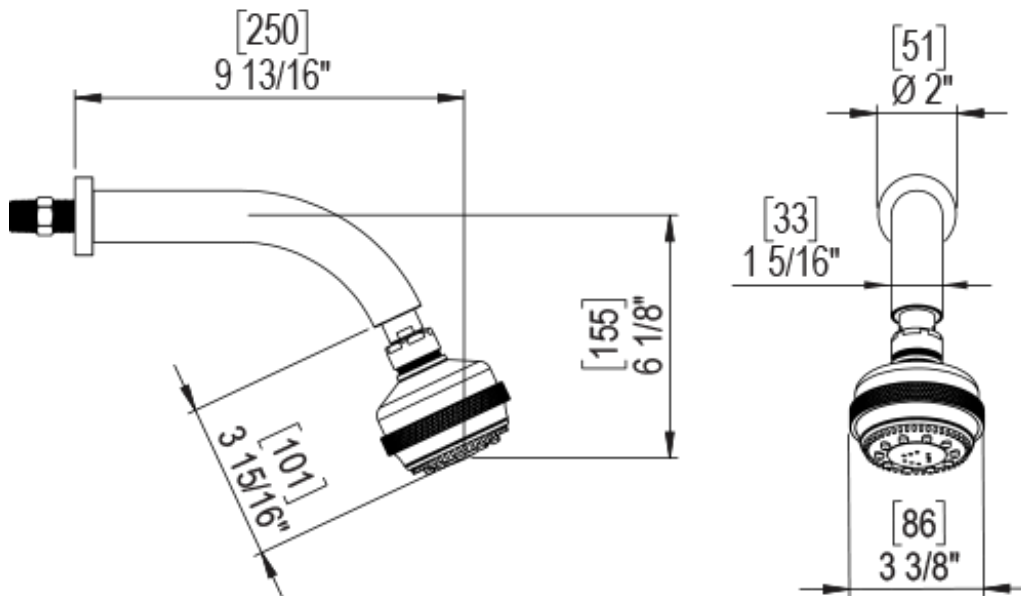

T20NVLCHCH Specifications

INTEGRAL SUPPLY WITH 1/2" NPT X 1/2" NPSM X 3" NIPPLE

3 FUNCTION SHOWER HEAD WITH 8" SHOWER ARM & FLANGE

ADJUSTABLE SLIDE BAR WITH HAND HELD SHOWER ASSEMBLY SINGLE FUNCTION

TEMPERATURE CONTROL VALVE WITH STOPS & TWO WAY DIVERTER WITH SHUT-OFF