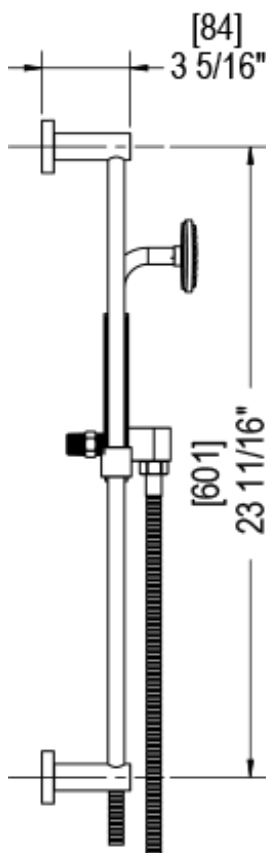

T20NVLCHCH Specifications

INTEGRAL SUPPLY WITH 1/2" NPT X 1/2" NPSM X 3" NIPPLE

3 FUNCTION SHOWER HEAD WITH 8" SHOWER ARM & FLANGE

ADJUSTABLE SLIDE BAR WITH HAND HELD SHOWER ASSEMBLY SINGLE FUNCTION

TEMPERATURE CONTROL VALVE WITH STOPS & TWO WAY DIVERTER WITH SHUT-OFF