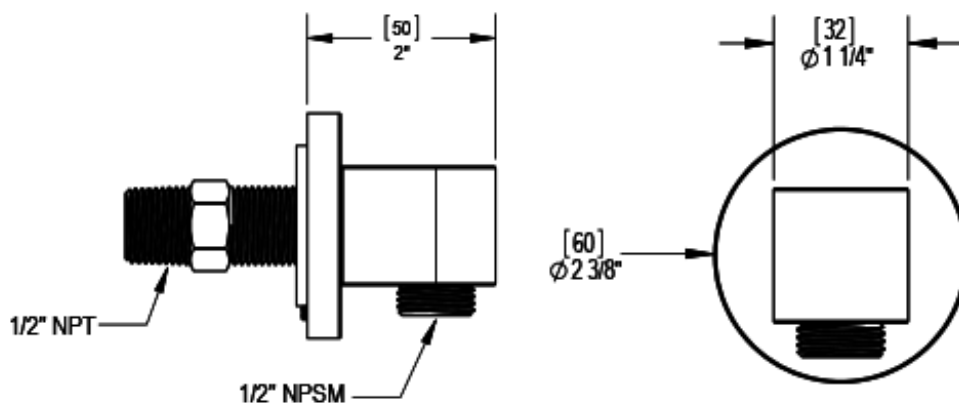

T20NVLCHCH Specifications

INTEGRAL SUPPLY WITH 1/2" NPT X 1/2" NPSM X 3" NIPPLE

3 FUNCTION SHOWER HEAD WITH 8" SHOWER ARM & FLANGE

ADJUSTABLE SLIDE BAR WITH HAND HELD SHOWER ASSEMBLY SINGLE FUNCTION

TEMPERATURE CONTROL VALVE WITH STOPS & TWO WAY DIVERTER WITH SHUT-OFF