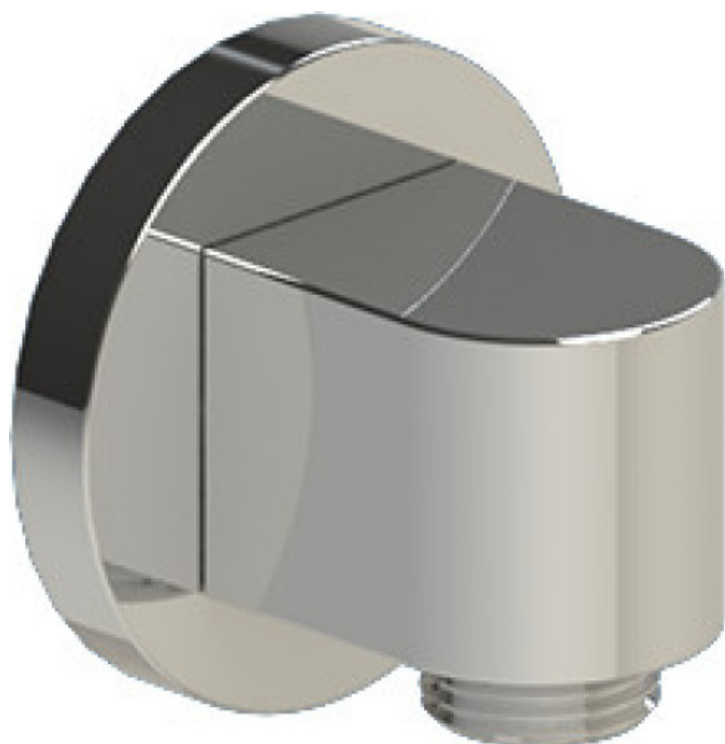

T20NVLCHCH Specifications

INTEGRAL SUPPLY WITH 1/2" NPT X 1/2" NPSM X 3" NIPPLE

3 FUNCTION SHOWER HEAD WITH 8" SHOWER ARM & FLANGE

ADJUSTABLE SLIDE BAR WITH HAND HELD SHOWER ASSEMBLY SINGLE FUNCTION

TEMPERATURE CONTROL VALVE WITH STOPS & TWO WAY DIVERTER WITH SHUT-OFF