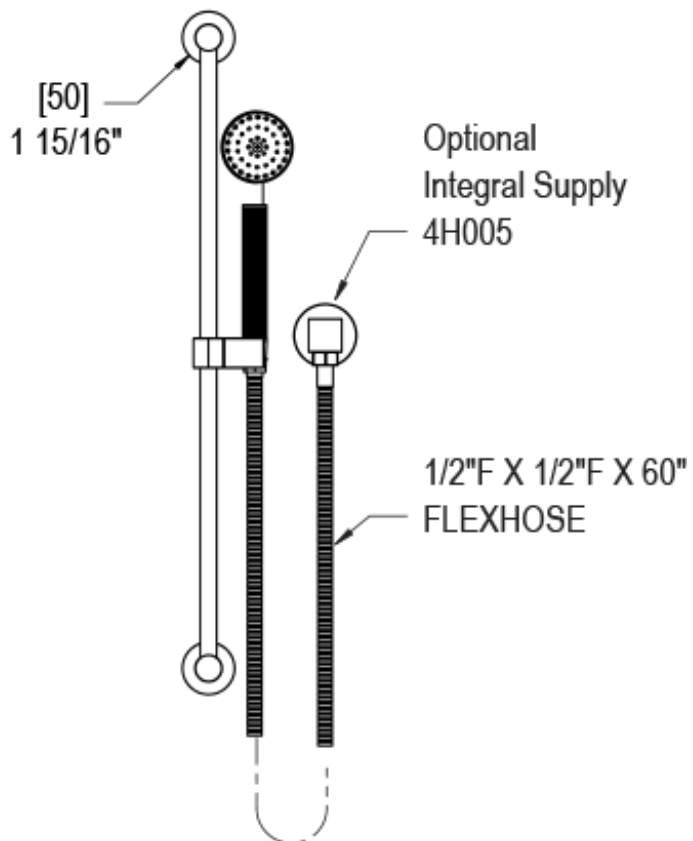

T20NVLCHCH Specifications

INTEGRAL SUPPLY WITH 1/2" NPT X 1/2" NPSM X 3" NIPPLE

3 FUNCTION SHOWER HEAD WITH 8" SHOWER ARM & FLANGE

ADJUSTABLE SLIDE BAR WITH HAND HELD SHOWER ASSEMBLY SINGLE FUNCTION

TEMPERATURE CONTROL VALVE WITH STOPS & TWO WAY DIVERTER WITH SHUT-OFF