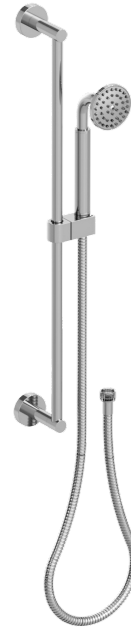

T20NVLCHCH Specifications

INTEGRAL SUPPLY WITH 1/2" NPT X 1/2" NPSM X 3" NIPPLE

3 FUNCTION SHOWER HEAD WITH 8" SHOWER ARM & FLANGE

ADJUSTABLE SLIDE BAR WITH HAND HELD SHOWER ASSEMBLY SINGLE FUNCTION

TEMPERATURE CONTROL VALVE WITH STOPS & TWO WAY DIVERTER WITH SHUT-OFF