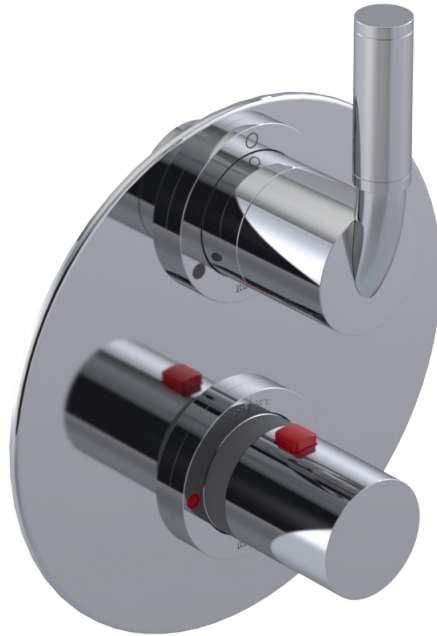

T20NVLCHCH Specifications

INTEGRAL SUPPLY WITH 1/2" NPT X 1/2" NPSM X 3" NIPPLE

3 FUNCTION SHOWER HEAD WITH 8" SHOWER ARM & FLANGE

ADJUSTABLE SLIDE BAR WITH HAND HELD SHOWER ASSEMBLY SINGLE FUNCTION

TEMPERATURE CONTROL VALVE WITH STOPS & TWO WAY DIVERTER WITH SHUT-OFF