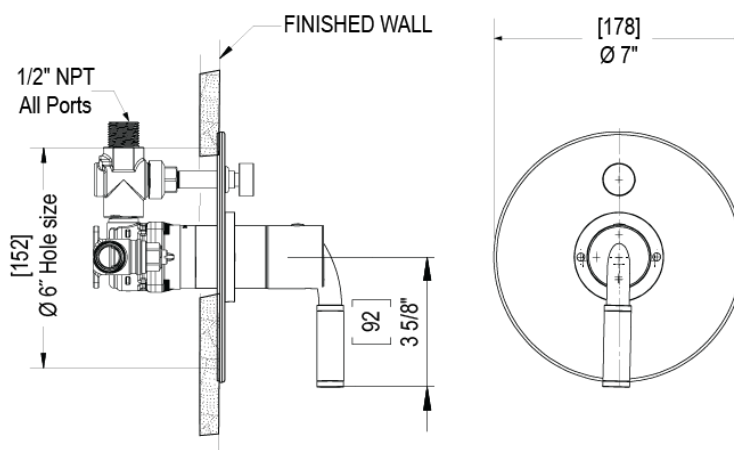

221NVLABMABM Specifications

3 FUNCTION SHOWER HEAD WITH 8" SHOWER ARM & FLANGE

PRESSURE BALANCE SHOWER VALVE WITH STOPS & TWO WAY DIVERTER

WALL MOUNT TUB SPOUT. 1/2" SLIP FIT