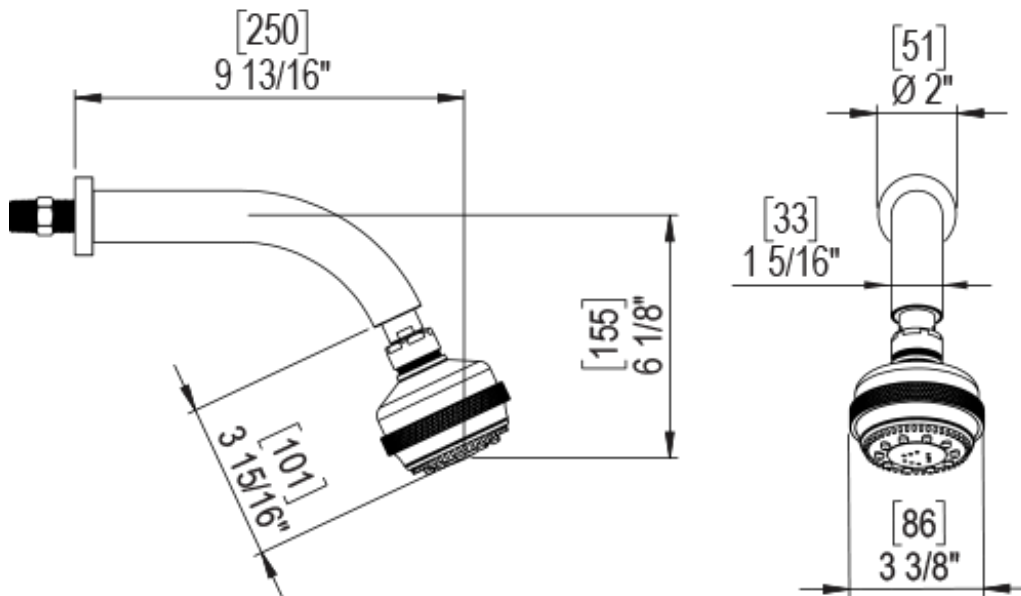

221NVLABMABM Specifications

3 FUNCTION SHOWER HEAD WITH 8" SHOWER ARM & FLANGE

PRESSURE BALANCE SHOWER VALVE WITH STOPS & TWO WAY DIVERTER

WALL MOUNT TUB SPOUT. 1/2" SLIP FIT