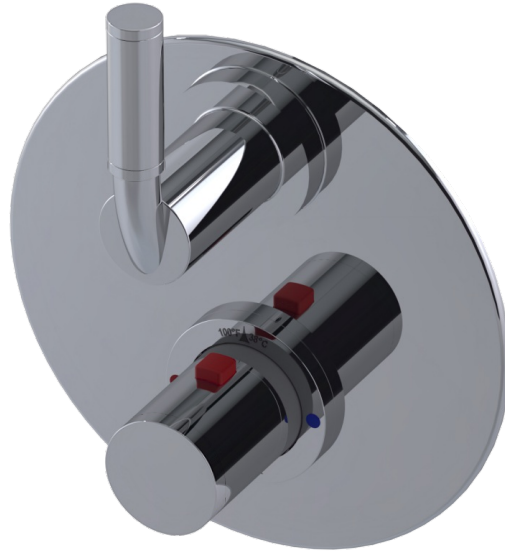

TRIM ONLY TEMPERATURE CONTROL VALVE WITH STOPS (TRIM ONLY)

No Dimensions Image