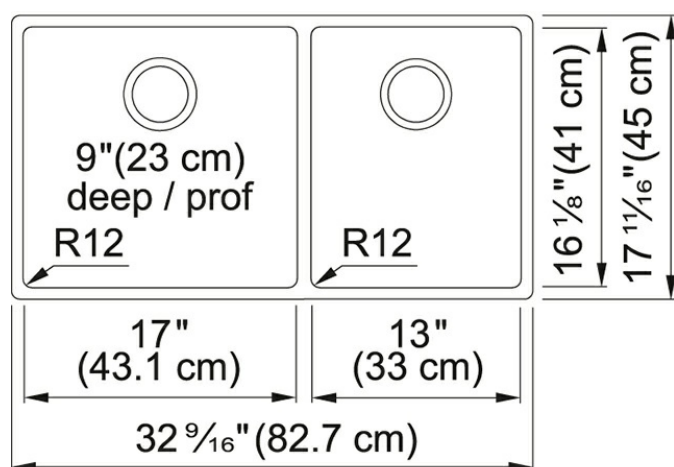

Product Picture

Technical Drawing

Product Dimensions

Length overall	32 9/16"
Width overall	17 11/16"
Length of large bowl	17"
Width of large bowl	16 1/8"
Depth of large bowl	9"
Length of small bowl	13"
Width of small bowl	16 1/8"
Depth of small bowl	9"
Minimum Cabinet Size	36"

General Information

Type of Material	18 Gauge Stainless Steel
Number of Bowls	2
Faucet Hole	None
Where to buy	Showroom

Article Numbers

FUN#	122.0627.664
------	--------------