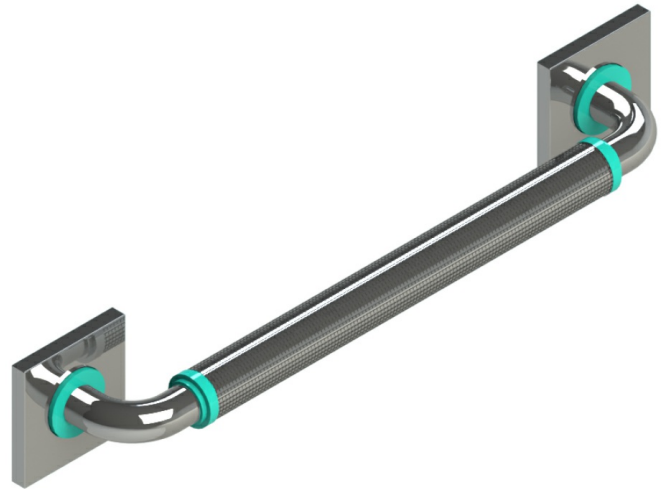

Attributes and Approvals

- 24 Inch Yes
- ADA Compliant Yes

24" GRAB BAR