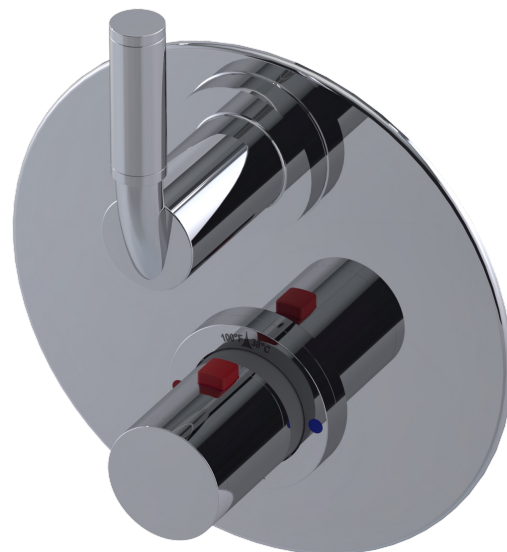

T42NVLCHCH Specifications

INTEGRAL SUPPLY WITH 1/2" NPT X 1/2" NPSM X 3" NIPPLE

8" SHOWER HEAD WITH CEILING MOUNT 8" SHOWER ARM FLANGE

ADJUSTABLE SLIDE BAR WITH HAND HELD SHOWER ASSEMBLY SINGLE FUNCTION

TEMPERATURE CONTROL VALVE WITH STOPS & VOLUME CONTROL

VOLUME CONTROL VALVE