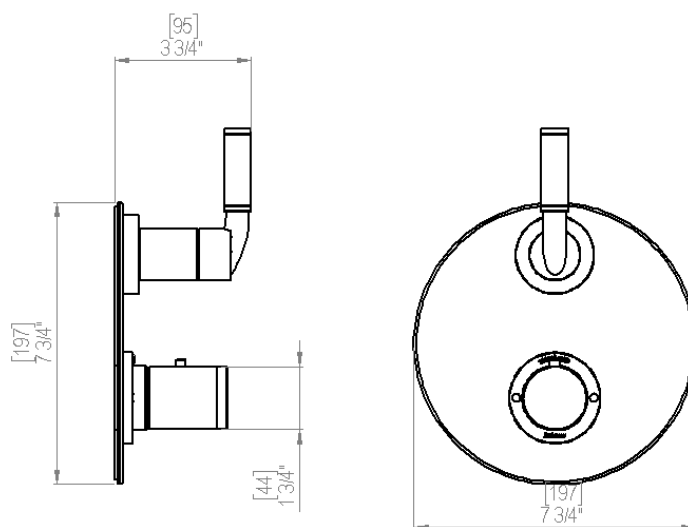

T42NVLCHCH Specifications

INTEGRAL SUPPLY WITH 1/2" NPT X 1/2" NPSM X 3" NIPPLE

8" SHOWER HEAD WITH CEILING MOUNT 8" SHOWER ARM FLANGE

ADJUSTABLE SLIDE BAR WITH HAND HELD SHOWER ASSEMBLY SINGLE FUNCTION

TEMPERATURE CONTROL VALVE WITH STOPS & VOLUME CONTROL

VOLUME CONTROL VALVE