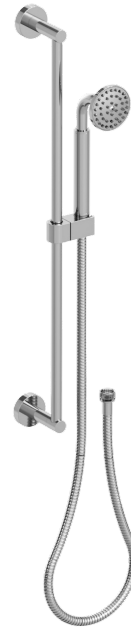

T42NVLCHCH Specifications

INTEGRAL SUPPLY WITH 1/2" NPT X 1/2" NPSM X 3" NIPPLE

8" SHOWER HEAD WITH CEILING MOUNT 8" SHOWER ARM FLANGE

ADJUSTABLE SLIDE BAR WITH HAND HELD SHOWER ASSEMBLY SINGLE FUNCTION

TEMPERATURE CONTROL VALVE WITH STOPS & VOLUME CONTROL

VOLUME CONTROL VALVE