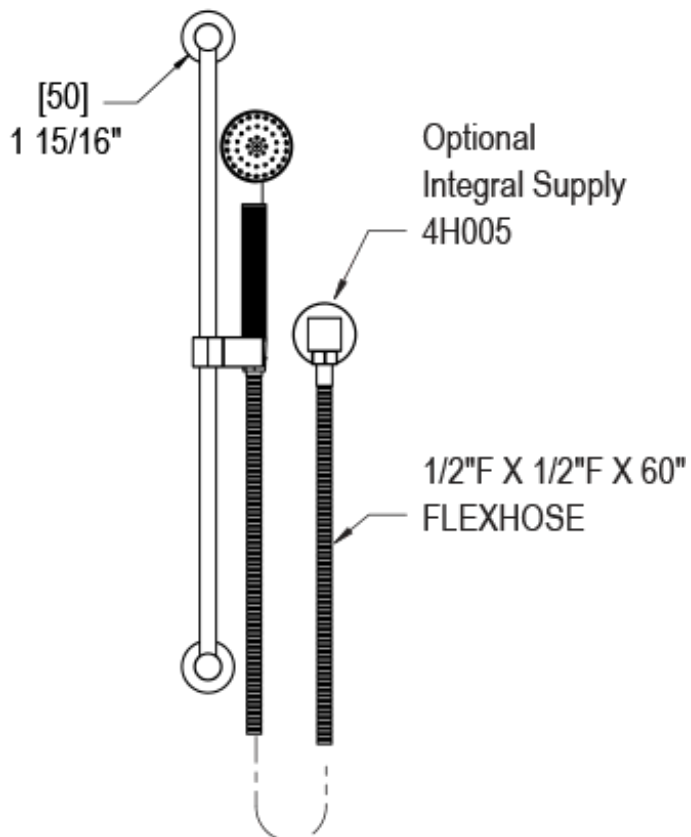

T42NVLCHCH Specifications

INTEGRAL SUPPLY WITH 1/2" NPT X 1/2" NPSM X 3" NIPPLE

8" SHOWER HEAD WITH CEILING MOUNT 8" SHOWER ARM FLANGE

ADJUSTABLE SLIDE BAR WITH HAND HELD SHOWER ASSEMBLY SINGLE FUNCTION

TEMPERATURE CONTROL VALVE WITH STOPS & VOLUME CONTROL

VOLUME CONTROL VALVE