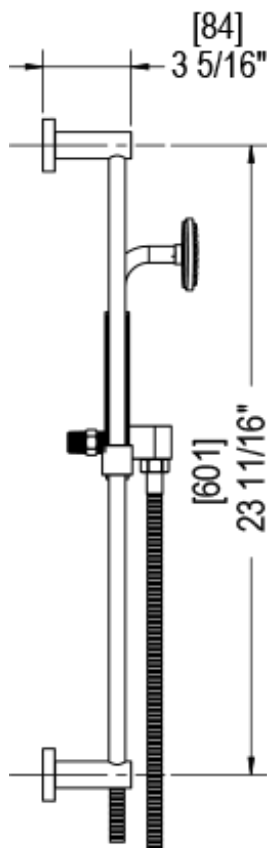

T42NVLCHCH Specifications

INTEGRAL SUPPLY WITH 1/2" NPT X 1/2" NPSM X 3" NIPPLE

8" SHOWER HEAD WITH CEILING MOUNT 8" SHOWER ARM FLANGE

ADJUSTABLE SLIDE BAR WITH HAND HELD SHOWER ASSEMBLY SINGLE FUNCTION

TEMPERATURE CONTROL VALVE WITH STOPS & VOLUME CONTROL

VOLUME CONTROL VALVE