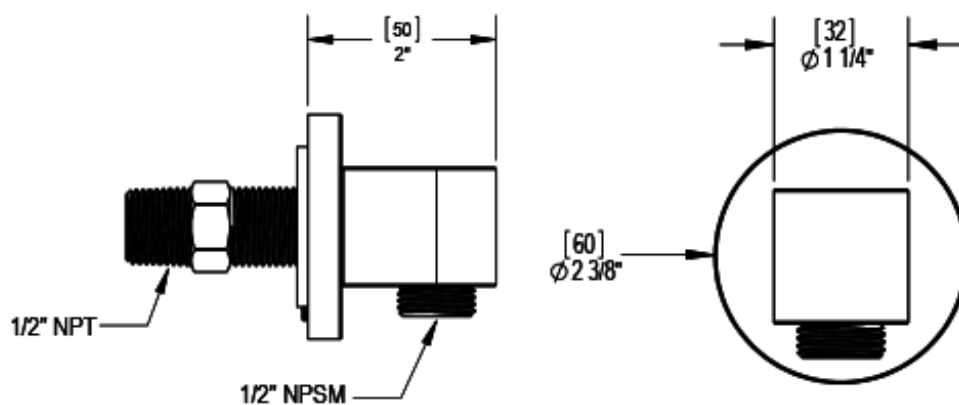

T42NVLCHCH Specifications

INTEGRAL SUPPLY WITH 1/2" NPT X 1/2" NPSM X 3" NIPPLE

8" SHOWER HEAD WITH CEILING MOUNT 8" SHOWER ARM FLANGE

ADJUSTABLE SLIDE BAR WITH HAND HELD SHOWER ASSEMBLY SINGLE FUNCTION

TEMPERATURE CONTROL VALVE WITH STOPS & VOLUME CONTROL

VOLUME CONTROL VALVE