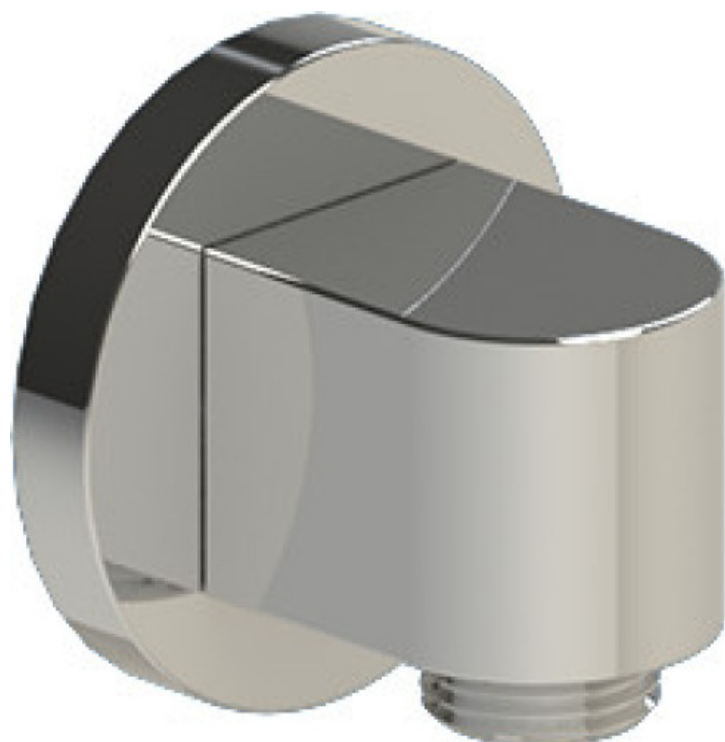

T42NVLCHCH Specifications

INTEGRAL SUPPLY WITH 1/2" NPT X 1/2" NPSM X 3" NIPPLE

8" SHOWER HEAD WITH CEILING MOUNT 8" SHOWER ARM FLANGE

ADJUSTABLE SLIDE BAR WITH HAND HELD SHOWER ASSEMBLY SINGLE FUNCTION

TEMPERATURE CONTROL VALVE WITH STOPS & VOLUME CONTROL

VOLUME CONTROL VALVE