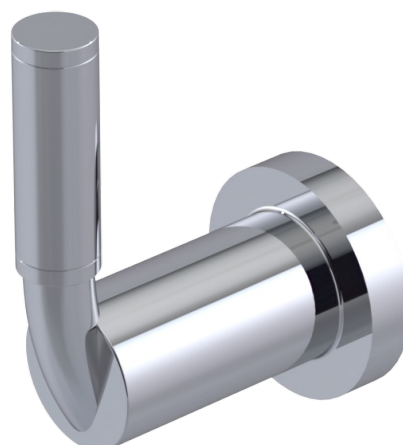

T42NVLCHCH Specifications

INTEGRAL SUPPLY WITH 1/2" NPT X 1/2" NPSM X 3" NIPPLE

8" SHOWER HEAD WITH CEILING MOUNT 8" SHOWER ARM FLANGE

ADJUSTABLE SLIDE BAR WITH HAND HELD SHOWER ASSEMBLY SINGLE FUNCTION

TEMPERATURE CONTROL VALVE WITH STOPS & VOLUME CONTROL

VOLUME CONTROL VALVE