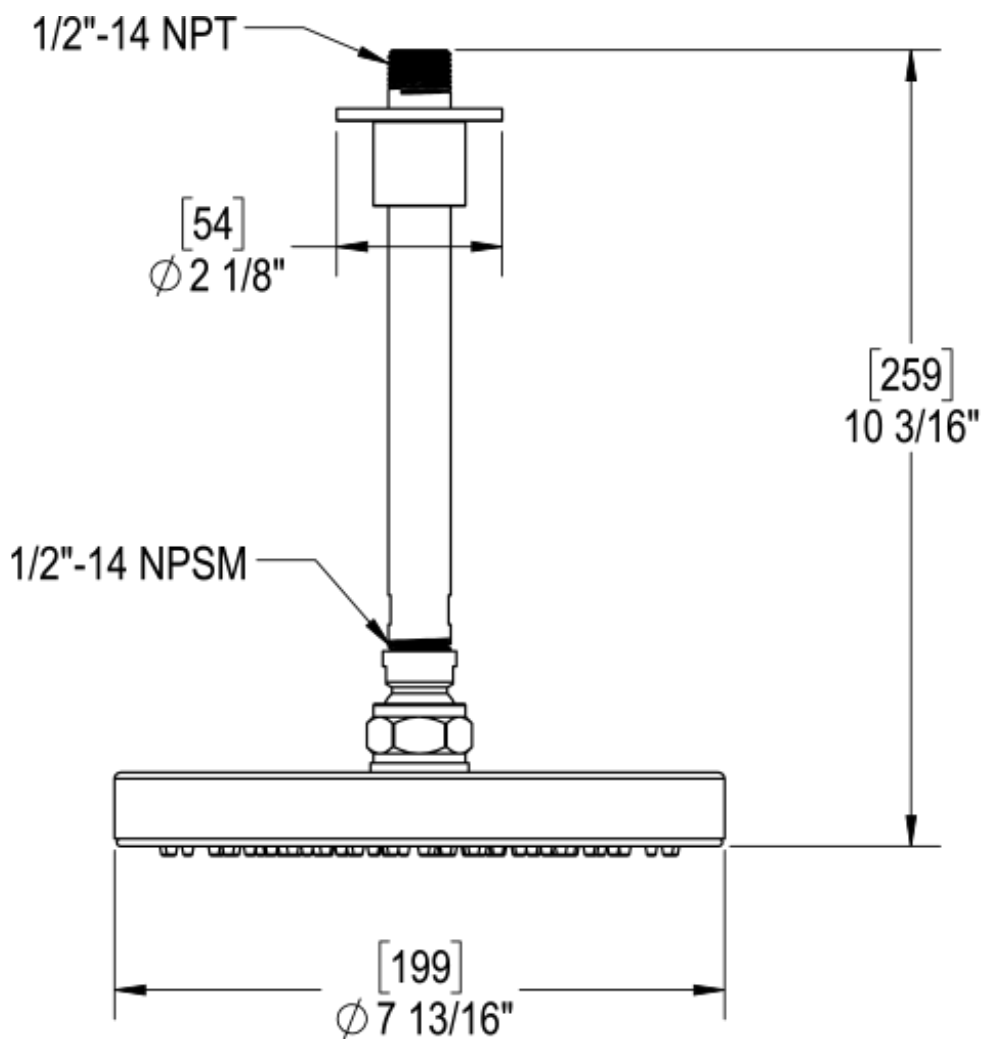

T42NVLCHCH Specifications

INTEGRAL SUPPLY WITH 1/2" NPT X 1/2" NPSM X 3" NIPPLE

8" SHOWER HEAD WITH CEILING MOUNT 8" SHOWER ARM FLANGE

ADJUSTABLE SLIDE BAR WITH HAND HELD SHOWER ASSEMBLY SINGLE FUNCTION

TEMPERATURE CONTROL VALVE WITH STOPS & VOLUME CONTROL

VOLUME CONTROL VALVE