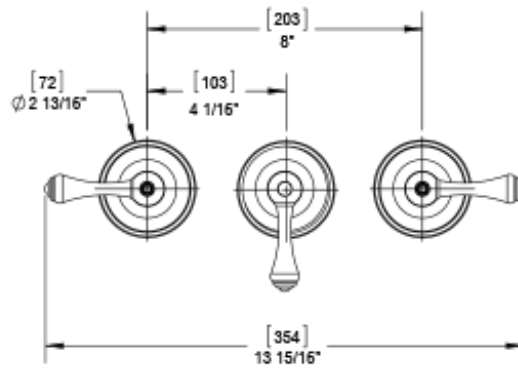

THREE VALVE TUB FILLER WITH DIVERTER TRIM ONLY

Critical Dimensions