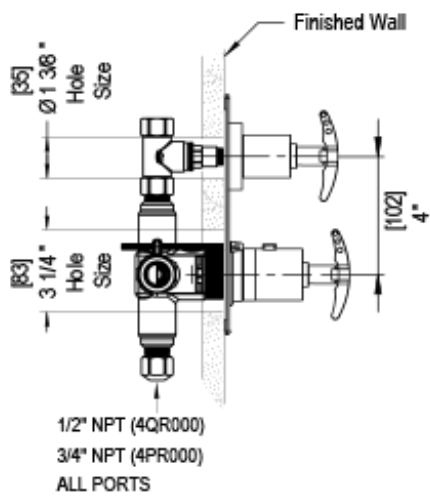

# T4LLACCHCH Specifications

TEMPERATURE CONTROL VALVE WITH STOPS & VOLUME CONTROL

VOLUME CONTROL VALVE