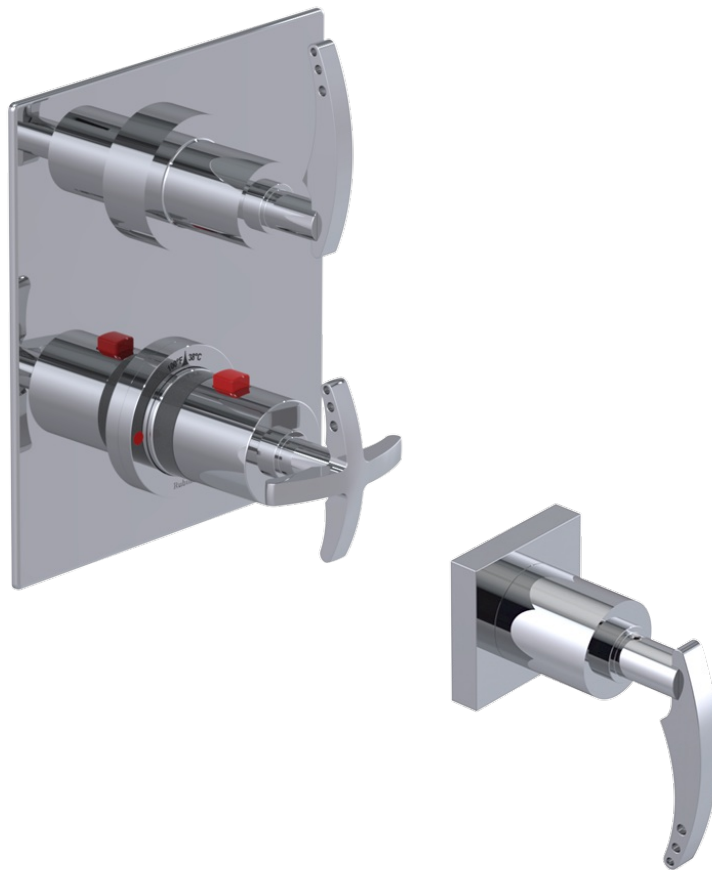

# T4LLACCHCH Specifications

TEMPERATURE CONTROL VALVE WITH STOPS & VOLUME CONTROL

VOLUME CONTROL VALVE