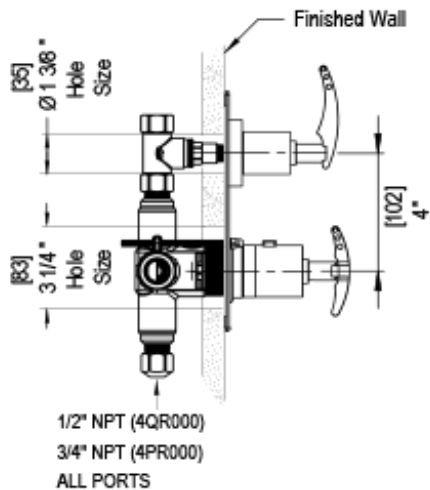

# T4LLACCHCH Specifications

TEMPERATURE CONTROL VALVE WITH STOPS & VOLUME CONTROL

VOLUME CONTROL VALVE