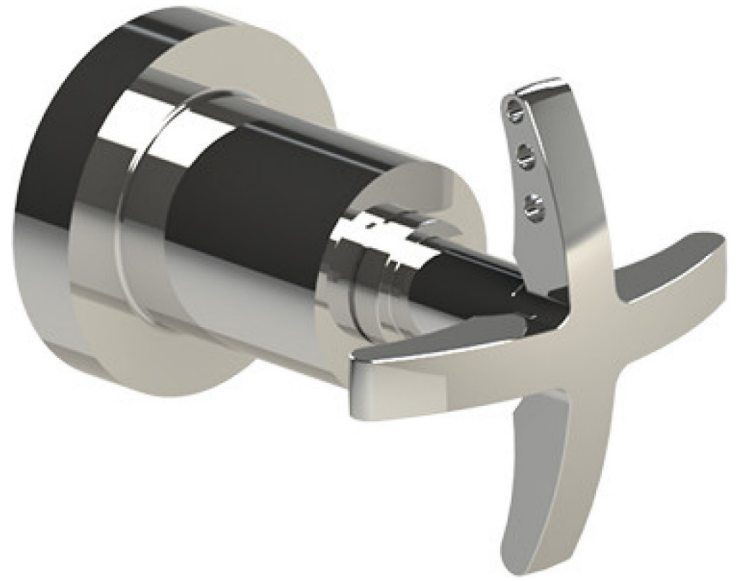

# T4LLACCHCH Specifications

TEMPERATURE CONTROL VALVE WITH STOPS & VOLUME CONTROL

VOLUME CONTROL VALVE