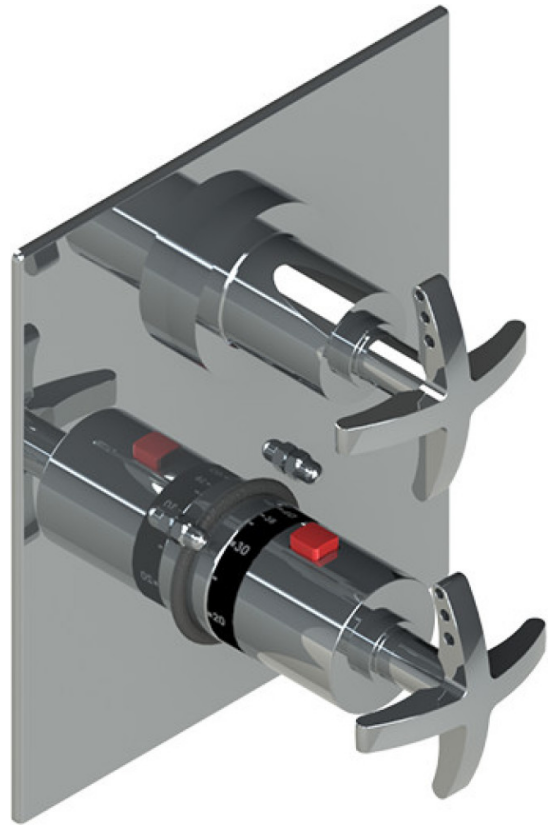

# T4LLACCHCH Specifications

TEMPERATURE CONTROL VALVE WITH STOPS & VOLUME CONTROL

VOLUME CONTROL VALVE