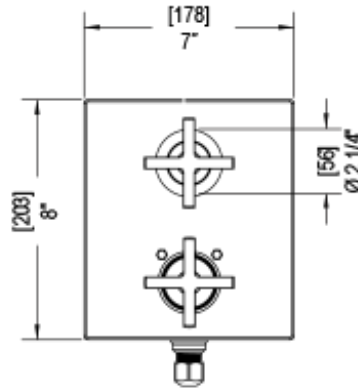

# T4LLACCHCH Specifications

TEMPERATURE CONTROL VALVE WITH STOPS & VOLUME CONTROL

VOLUME CONTROL VALVE