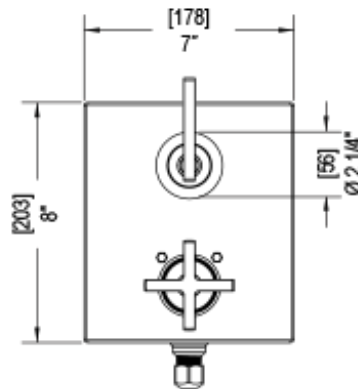

# T4LLACCHCH Specifications

TEMPERATURE CONTROL VALVE WITH STOPS & VOLUME CONTROL

VOLUME CONTROL VALVE