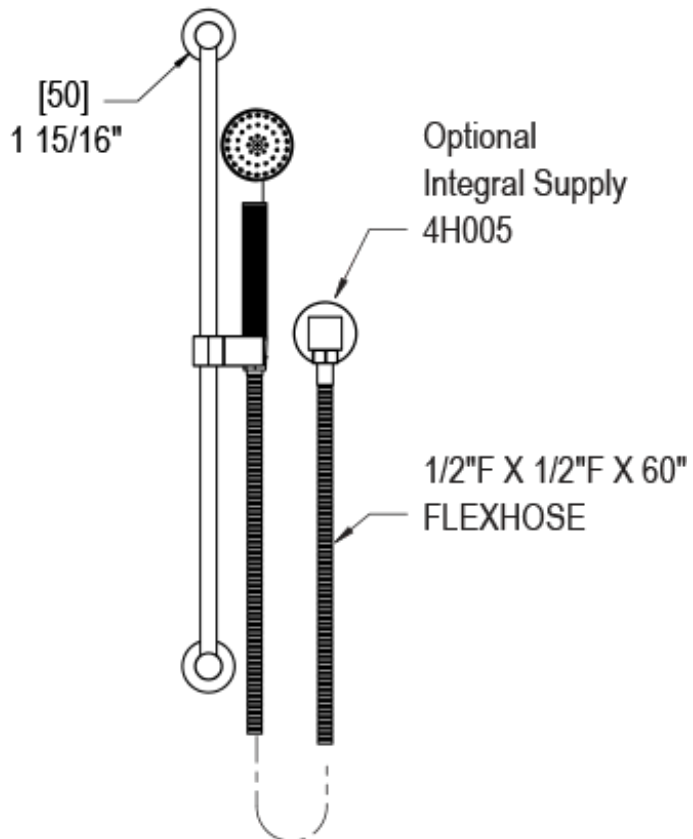

T25NVLCHCH Specifications

INTEGRAL SUPPLY WITH 1/2" NPT X 1/2" NPSM X 3" NIPPLE

8" SHOWER HEAD WITH CEILING MOUNT 8" SHOWER ARM FLANGE

ADJUSTABLE SLIDE BAR WITH HAND HELD SHOWER ASSEMBLY SINGLE FUNCTION

THREE WAY DIVERTER WITH SHUT-OFFS IN BETWEEN FUNCTIONS