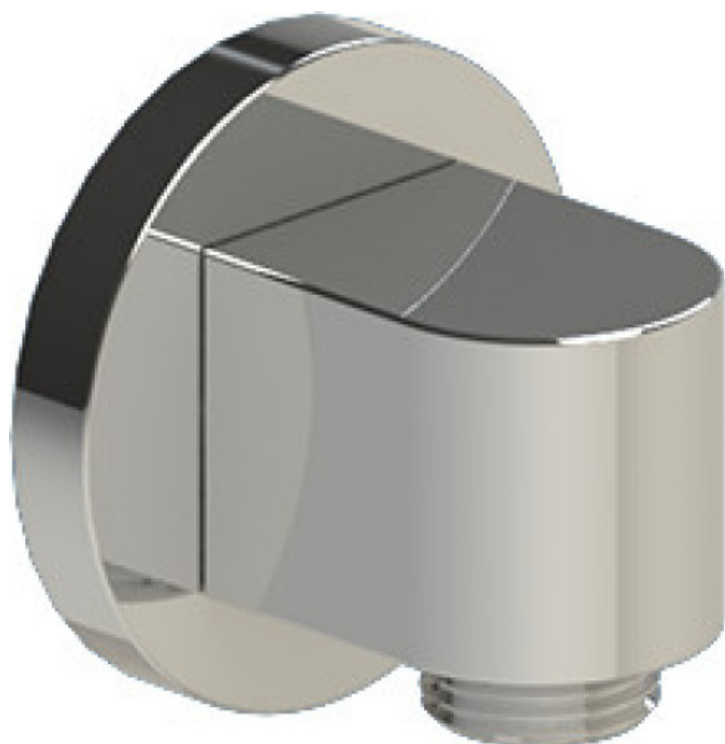

T25NVLCHCH Specifications

INTEGRAL SUPPLY WITH 1/2" NPT X 1/2" NPSM X 3" NIPPLE

8" SHOWER HEAD WITH CEILING MOUNT 8" SHOWER ARM FLANGE

ADJUSTABLE SLIDE BAR WITH HAND HELD SHOWER ASSEMBLY SINGLE FUNCTION

THREE WAY DIVERTER WITH SHUT-OFFS IN BETWEEN FUNCTIONS