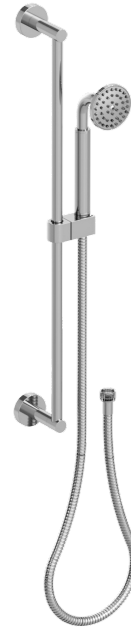

T25NVLCHCH Specifications

INTEGRAL SUPPLY WITH 1/2" NPT X 1/2" NPSM X 3" NIPPLE

8" SHOWER HEAD WITH CEILING MOUNT 8" SHOWER ARM FLANGE

ADJUSTABLE SLIDE BAR WITH HAND HELD SHOWER ASSEMBLY SINGLE FUNCTION

THREE WAY DIVERTER WITH SHUT-OFFS IN BETWEEN FUNCTIONS