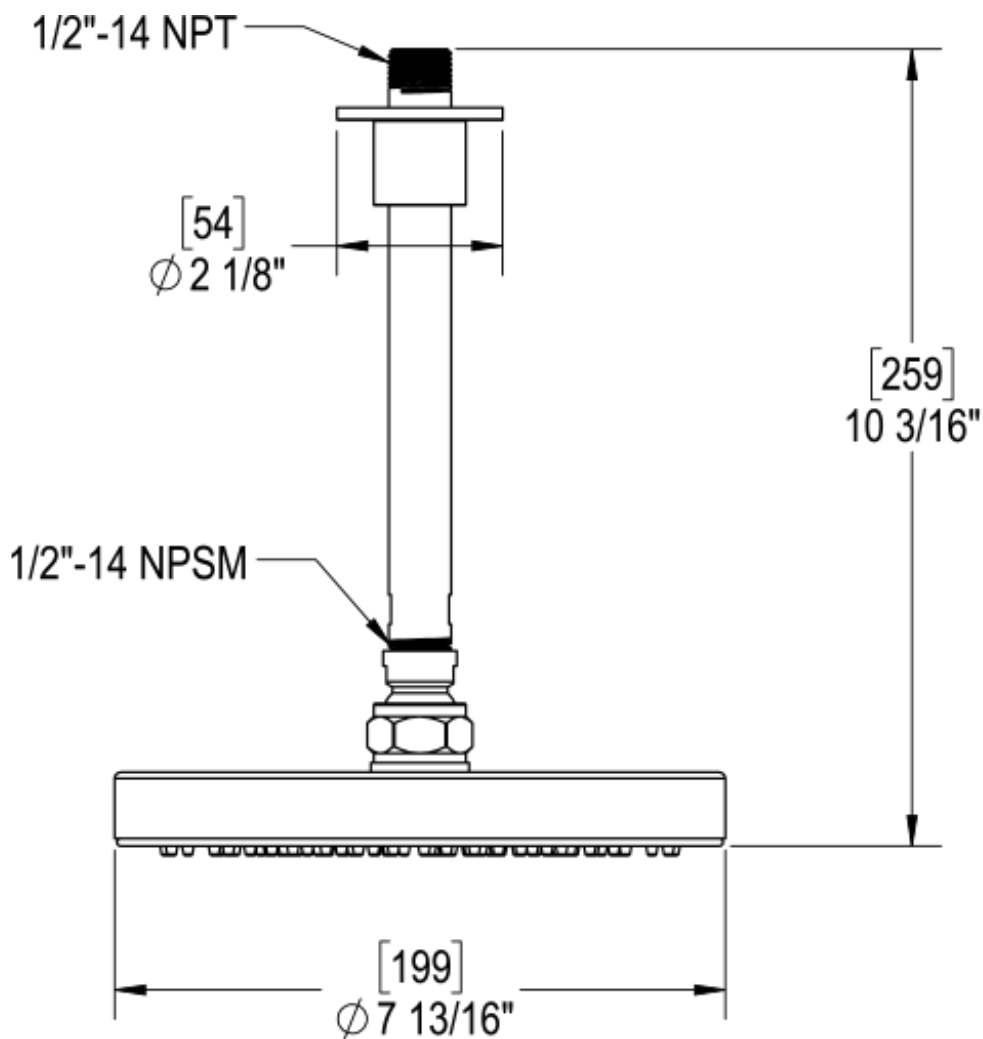

T25NVLCHCH Specifications

INTEGRAL SUPPLY WITH 1/2" NPT X 1/2" NPSM X 3" NIPPLE

8" SHOWER HEAD WITH CEILING MOUNT 8" SHOWER ARM FLANGE

ADJUSTABLE SLIDE BAR WITH HAND HELD SHOWER ASSEMBLY SINGLE FUNCTION

THREE WAY DIVERTER WITH SHUT-OFFS IN BETWEEN FUNCTIONS