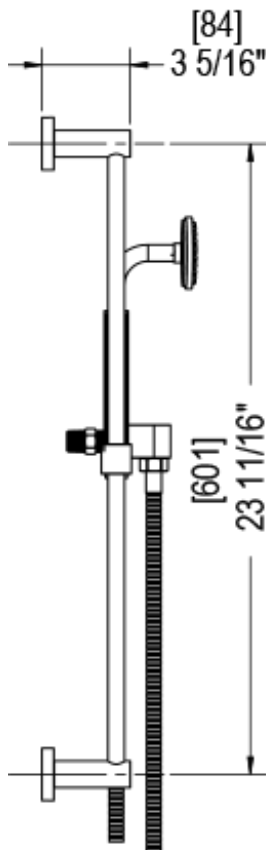

T25NVLCHCH Specifications

INTEGRAL SUPPLY WITH 1/2" NPT X 1/2" NPSM X 3" NIPPLE

8" SHOWER HEAD WITH CEILING MOUNT 8" SHOWER ARM FLANGE

ADJUSTABLE SLIDE BAR WITH HAND HELD SHOWER ASSEMBLY SINGLE FUNCTION

THREE WAY DIVERTER WITH SHUT-OFFS IN BETWEEN FUNCTIONS