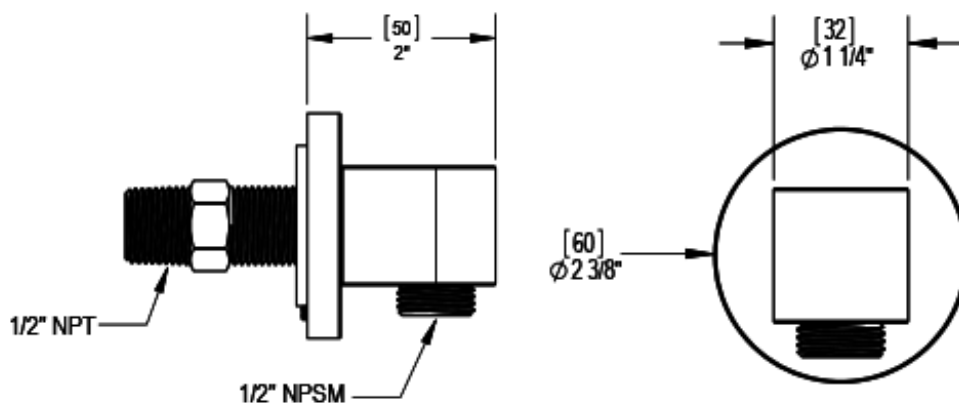

T25NVLCHCH Specifications

INTEGRAL SUPPLY WITH 1/2" NPT X 1/2" NPSM X 3" NIPPLE

8" SHOWER HEAD WITH CEILING MOUNT 8" SHOWER ARM FLANGE

ADJUSTABLE SLIDE BAR WITH HAND HELD SHOWER ASSEMBLY SINGLE FUNCTION

THREE WAY DIVERTER WITH SHUT-OFFS IN BETWEEN FUNCTIONS