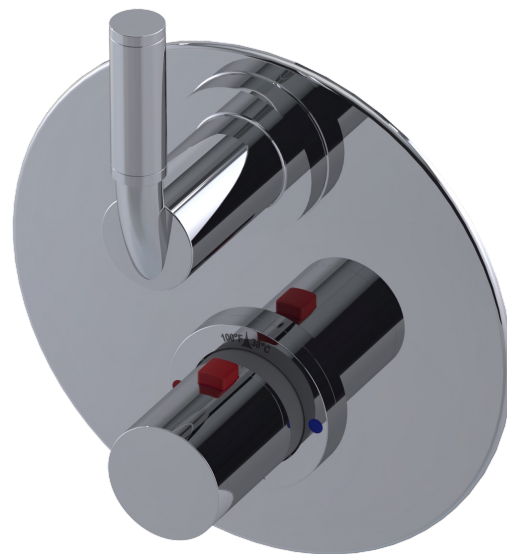

T41NVLCHCH Specifications

INTEGRAL SUPPLY WITH 1/2" NPT X 1/2" NPSM X 3" NIPPLE

8" SHOWER HEAD WITH WALL MOUNT 16" SHOWER ARM & FLANGE

ADJUSTABLE SLIDE BAR WITH HAND HELD SHOWER ASSEMBLY SINGLE FUNCTION

TEMPERATURE CONTROL VALVE WITH STOPS & VOLUME CONTROL

VOLUME CONTROL VALVE