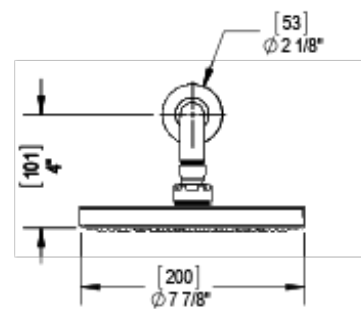

T41NVLCHCH Specifications

INTEGRAL SUPPLY WITH 1/2" NPT X 1/2" NPSM X 3" NIPPLE

8" SHOWER HEAD WITH WALL MOUNT 16" SHOWER ARM & FLANGE

ADJUSTABLE SLIDE BAR WITH HAND HELD SHOWER ASSEMBLY SINGLE FUNCTION

TEMPERATURE CONTROL VALVE WITH STOPS & VOLUME CONTROL

VOLUME CONTROL VALVE