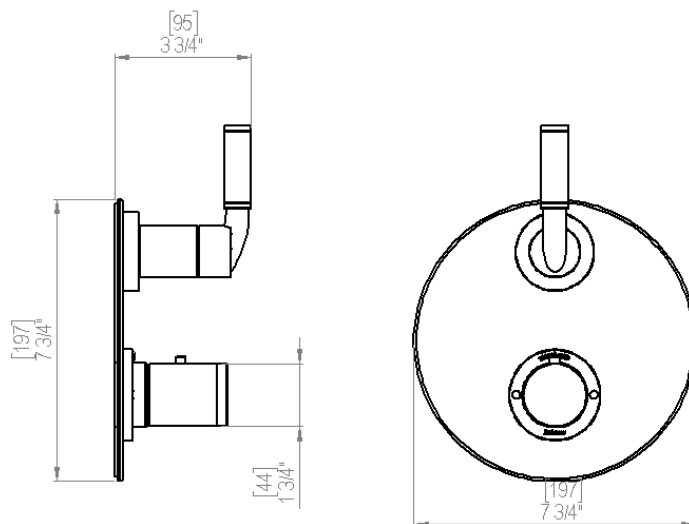

T41NVLCHCH Specifications

INTEGRAL SUPPLY WITH 1/2" NPT X 1/2" NPSM X 3" NIPPLE

8" SHOWER HEAD WITH WALL MOUNT 16" SHOWER ARM & FLANGE

ADJUSTABLE SLIDE BAR WITH HAND HELD SHOWER ASSEMBLY SINGLE FUNCTION

TEMPERATURE CONTROL VALVE WITH STOPS & VOLUME CONTROL

VOLUME CONTROL VALVE