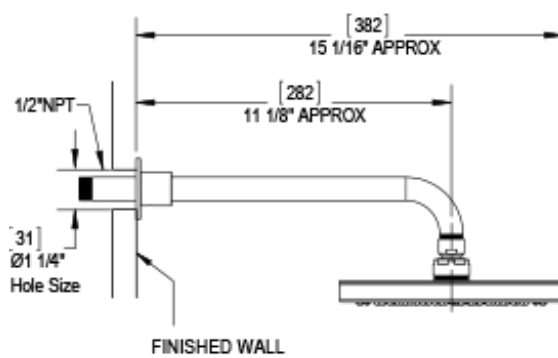

T41NVLCHCH Specifications

INTEGRAL SUPPLY WITH 1/2" NPT X 1/2" NPSM X 3" NIPPLE

8" SHOWER HEAD WITH WALL MOUNT 16" SHOWER ARM & FLANGE

ADJUSTABLE SLIDE BAR WITH HAND HELD SHOWER ASSEMBLY SINGLE FUNCTION

TEMPERATURE CONTROL VALVE WITH STOPS & VOLUME CONTROL

VOLUME CONTROL VALVE