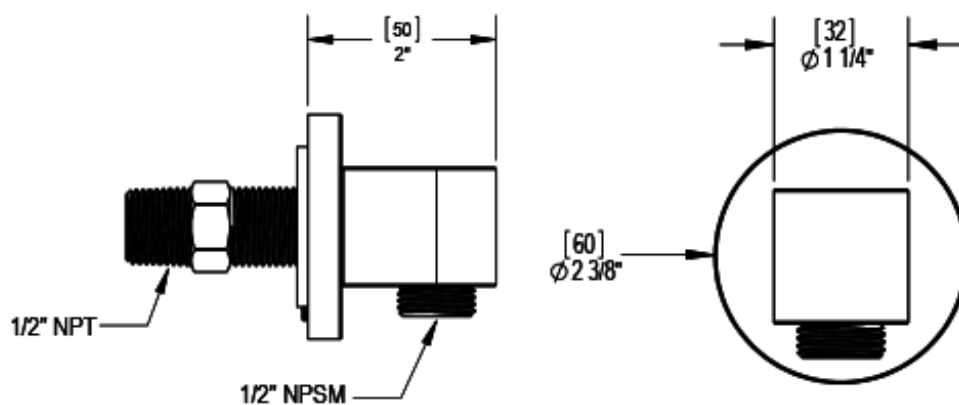

T41NVLCHCH Specifications

INTEGRAL SUPPLY WITH 1/2" NPT X 1/2" NPSM X 3" NIPPLE

8" SHOWER HEAD WITH WALL MOUNT 16" SHOWER ARM & FLANGE

ADJUSTABLE SLIDE BAR WITH HAND HELD SHOWER ASSEMBLY SINGLE FUNCTION

TEMPERATURE CONTROL VALVE WITH STOPS & VOLUME CONTROL

VOLUME CONTROL VALVE