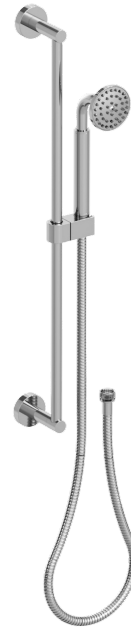

T41NVLCHCH Specifications

INTEGRAL SUPPLY WITH 1/2" NPT X 1/2" NPSM X 3" NIPPLE

8" SHOWER HEAD WITH WALL MOUNT 16" SHOWER ARM & FLANGE

ADJUSTABLE SLIDE BAR WITH HAND HELD SHOWER ASSEMBLY SINGLE FUNCTION

TEMPERATURE CONTROL VALVE WITH STOPS & VOLUME CONTROL

VOLUME CONTROL VALVE