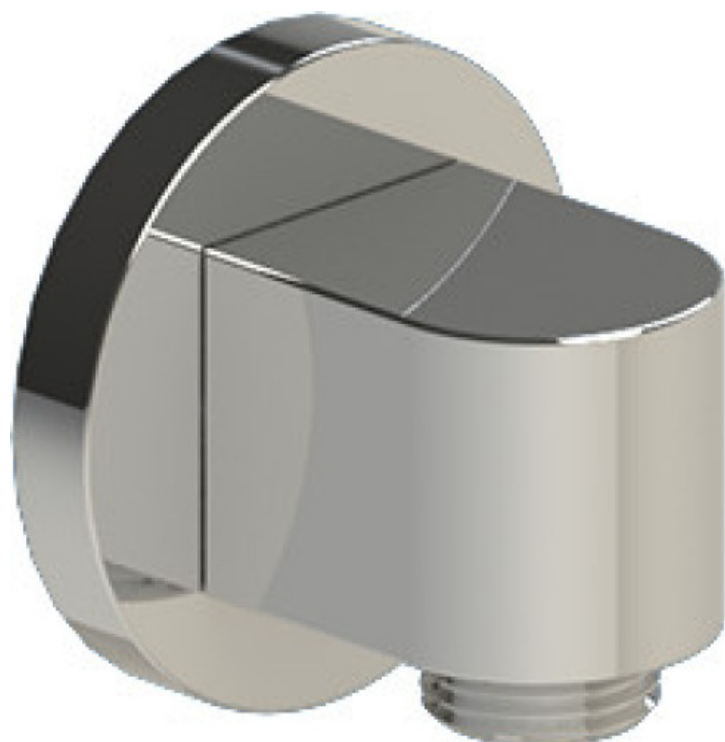

T41NVLCHCH Specifications

INTEGRAL SUPPLY WITH 1/2" NPT X 1/2" NPSM X 3" NIPPLE

8" SHOWER HEAD WITH WALL MOUNT 16" SHOWER ARM & FLANGE

ADJUSTABLE SLIDE BAR WITH HAND HELD SHOWER ASSEMBLY SINGLE FUNCTION

TEMPERATURE CONTROL VALVE WITH STOPS & VOLUME CONTROL

VOLUME CONTROL VALVE