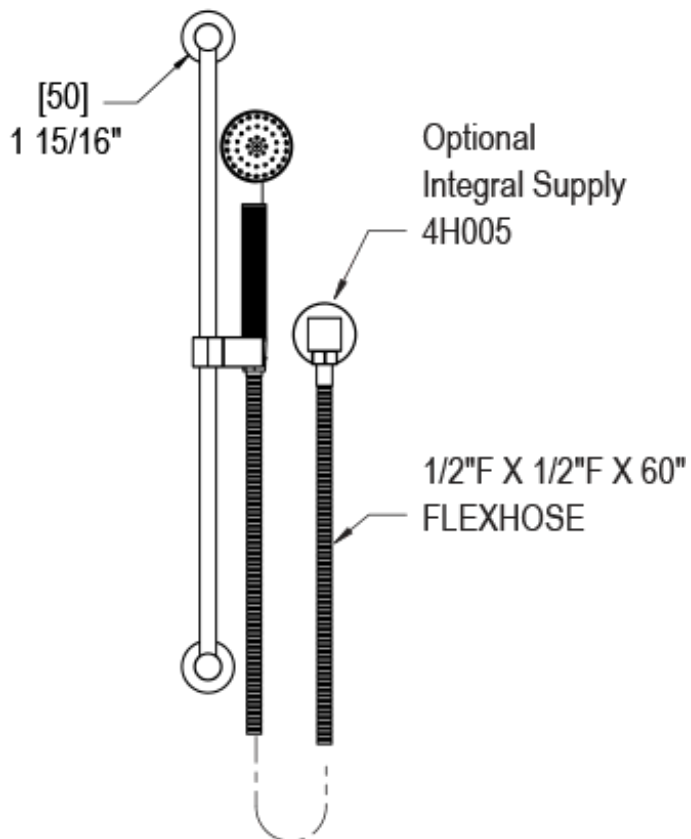

T41NVLCHCH Specifications

INTEGRAL SUPPLY WITH 1/2" NPT X 1/2" NPSM X 3" NIPPLE

8" SHOWER HEAD WITH WALL MOUNT 16" SHOWER ARM & FLANGE

ADJUSTABLE SLIDE BAR WITH HAND HELD SHOWER ASSEMBLY SINGLE FUNCTION

TEMPERATURE CONTROL VALVE WITH STOPS & VOLUME CONTROL

VOLUME CONTROL VALVE