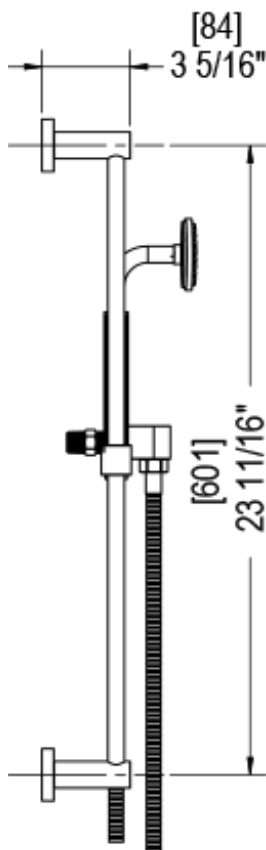

T41NVLCHCH Specifications

INTEGRAL SUPPLY WITH 1/2" NPT X 1/2" NPSM X 3" NIPPLE

8" SHOWER HEAD WITH WALL MOUNT 16" SHOWER ARM & FLANGE

ADJUSTABLE SLIDE BAR WITH HAND HELD SHOWER ASSEMBLY SINGLE FUNCTION

TEMPERATURE CONTROL VALVE WITH STOPS & VOLUME CONTROL

VOLUME CONTROL VALVE