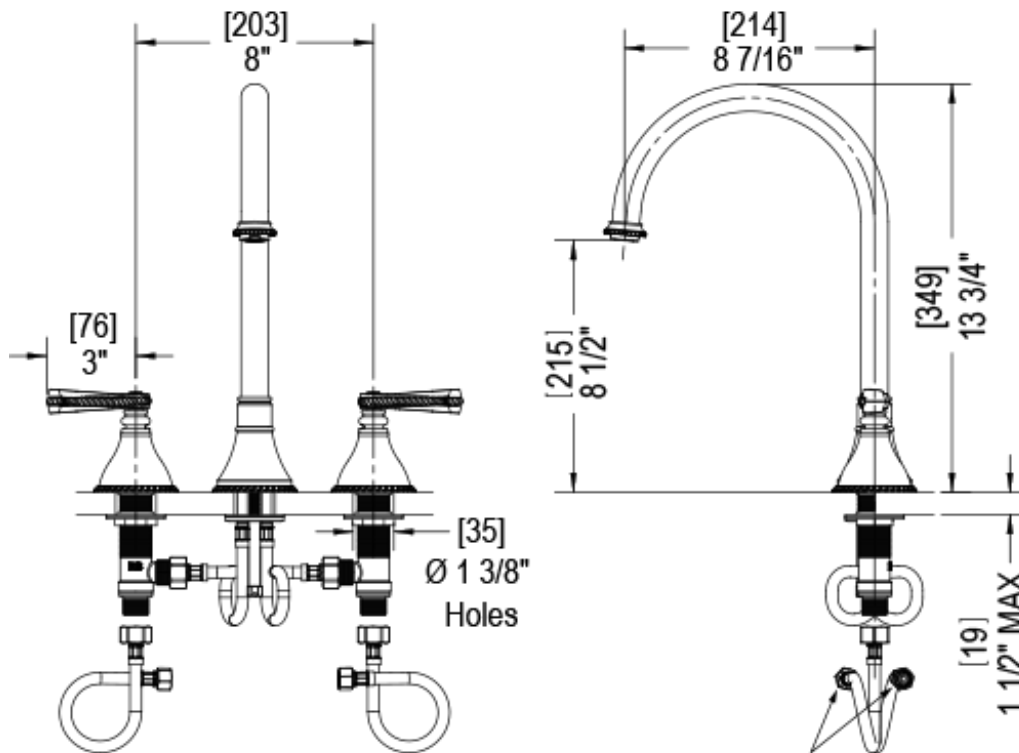

WIDESPREAD KITCHEN SET

Stainless Steel Supply Hoses  
with 3/8" Compression Fittings