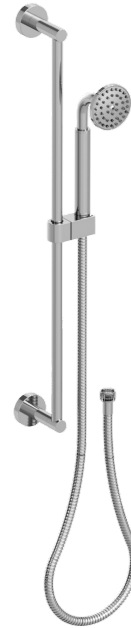

211NVRABMABM Specifications

INTEGRAL SUPPLY WITH 1/2" NPT X 1/2" NPSM X 3" NIPPLE

3 FUNCTION SHOWER HEAD WITH 8" SHOWER ARM & FLANGE

PRESSURE BALANCE SHOWER VALVE WITH STOPS & TWO WAY DIVERTER

ADJUSTABLE SLIDE BAR WITH HAND HELD SHOWER ASSEMBLY SINGLE FUNCTION