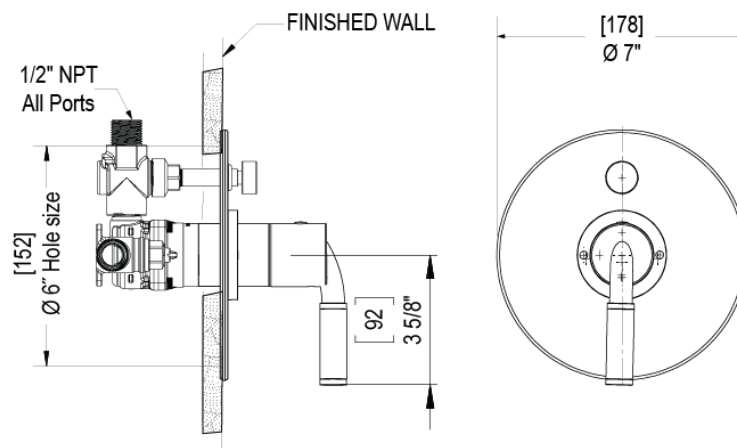

211NVRABMABM Specifications

INTEGRAL SUPPLY WITH 1/2" NPT X 1/2" NPSM X 3" NIPPLE

3 FUNCTION SHOWER HEAD WITH 8" SHOWER ARM & FLANGE

PRESSURE BALANCE SHOWER VALVE WITH STOPS & TWO WAY DIVERTER

ADJUSTABLE SLIDE BAR WITH HAND HELD SHOWER ASSEMBLY SINGLE FUNCTION