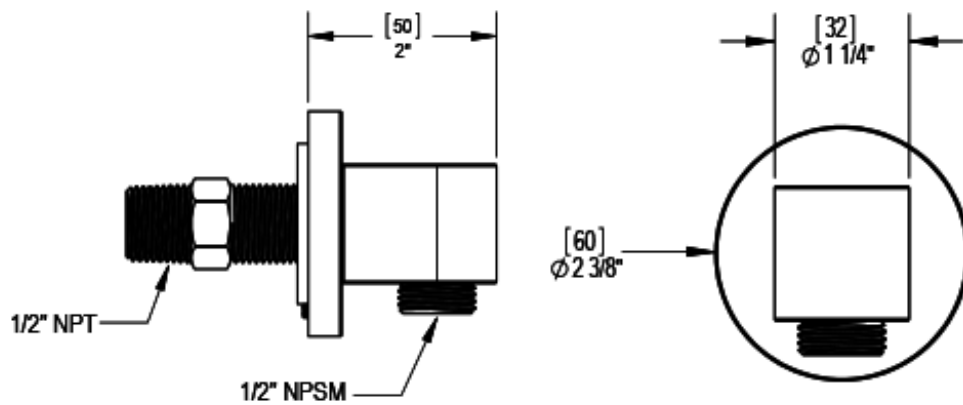

211NVRABMABM Specifications

INTEGRAL SUPPLY WITH 1/2" NPT X 1/2" NPSM X 3" NIPPLE

3 FUNCTION SHOWER HEAD WITH 8" SHOWER ARM & FLANGE

PRESSURE BALANCE SHOWER VALVE WITH STOPS & TWO WAY DIVERTER

ADJUSTABLE SLIDE BAR WITH HAND HELD SHOWER ASSEMBLY SINGLE FUNCTION