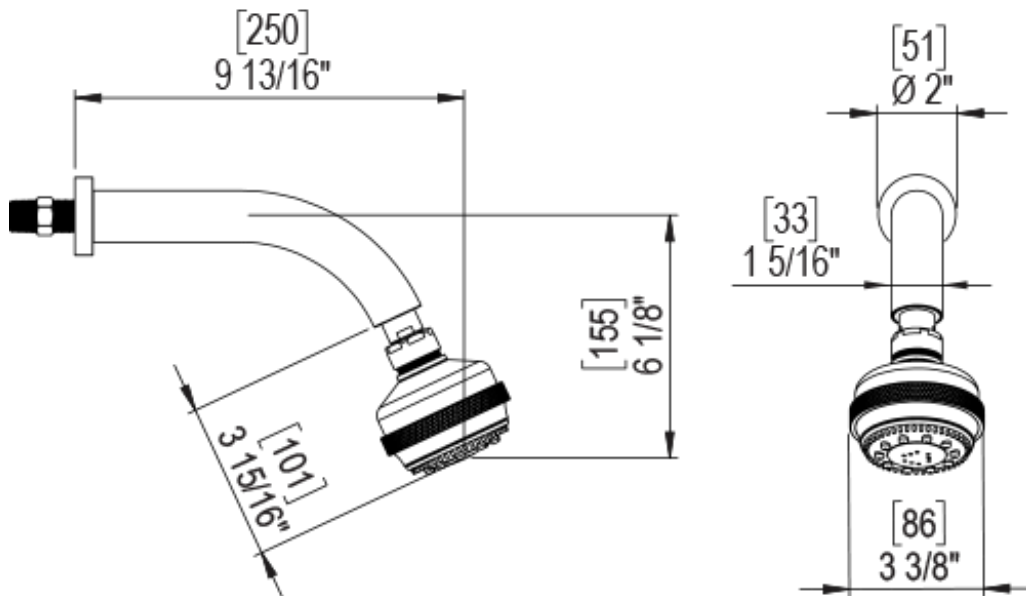

211NVRABMABM Specifications

INTEGRAL SUPPLY WITH 1/2" NPT X 1/2" NPSM X 3" NIPPLE

3 FUNCTION SHOWER HEAD WITH 8" SHOWER ARM & FLANGE

PRESSURE BALANCE SHOWER VALVE WITH STOPS & TWO WAY DIVERTER

ADJUSTABLE SLIDE BAR WITH HAND HELD SHOWER ASSEMBLY SINGLE FUNCTION