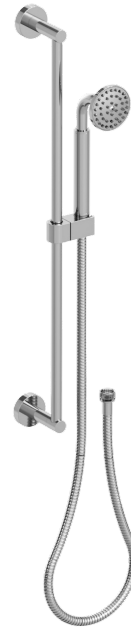

T40NVLCHCH Specifications

INTEGRAL SUPPLY WITH 1/2" NPT X 1/2" NPSM X 3" NIPPLE

3 FUNCTION SHOWER HEAD WITH 8" SHOWER ARM & FLANGE

ADJUSTABLE SLIDE BAR WITH HAND HELD SHOWER ASSEMBLY SINGLE FUNCTION

TEMPERATURE CONTROL VALVE WITH STOPS & VOLUME CONTROL

VOLUME CONTROL VALVE