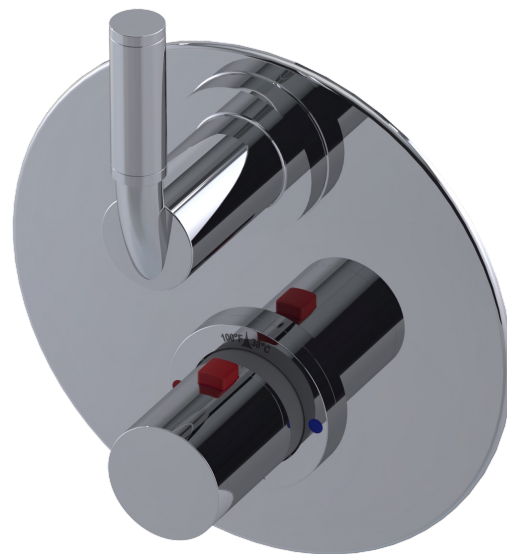

T40NVLCHCH Specifications

INTEGRAL SUPPLY WITH 1/2" NPT X 1/2" NPSM X 3" NIPPLE

3 FUNCTION SHOWER HEAD WITH 8" SHOWER ARM & FLANGE

ADJUSTABLE SLIDE BAR WITH HAND HELD SHOWER ASSEMBLY SINGLE FUNCTION

TEMPERATURE CONTROL VALVE WITH STOPS & VOLUME CONTROL

VOLUME CONTROL VALVE