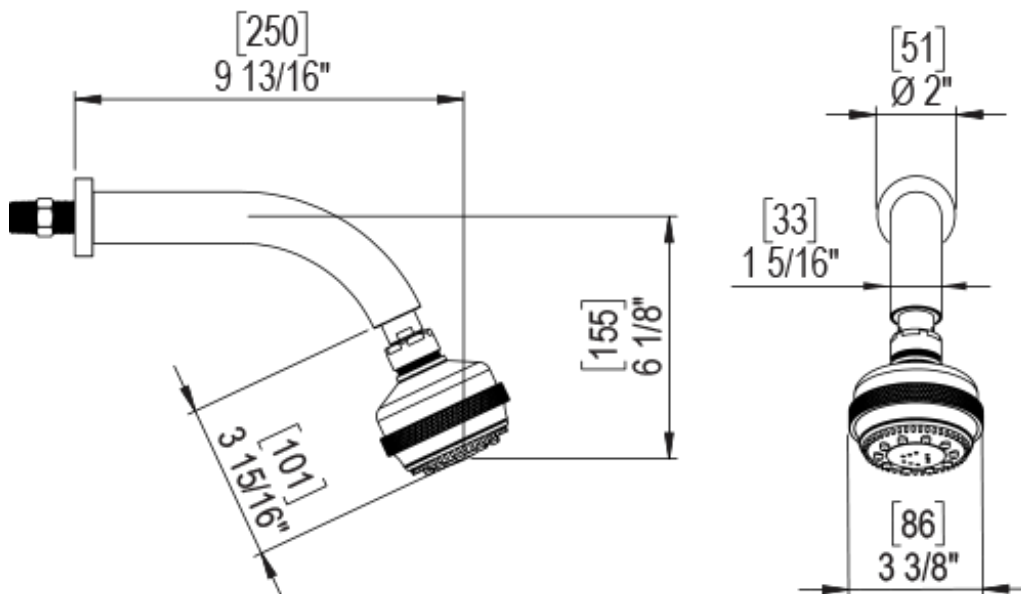

T40NVLCHCH Specifications

INTEGRAL SUPPLY WITH 1/2" NPT X 1/2" NPSM X 3" NIPPLE

3 FUNCTION SHOWER HEAD WITH 8" SHOWER ARM & FLANGE

ADJUSTABLE SLIDE BAR WITH HAND HELD SHOWER ASSEMBLY SINGLE FUNCTION

TEMPERATURE CONTROL VALVE WITH STOPS & VOLUME CONTROL

VOLUME CONTROL VALVE