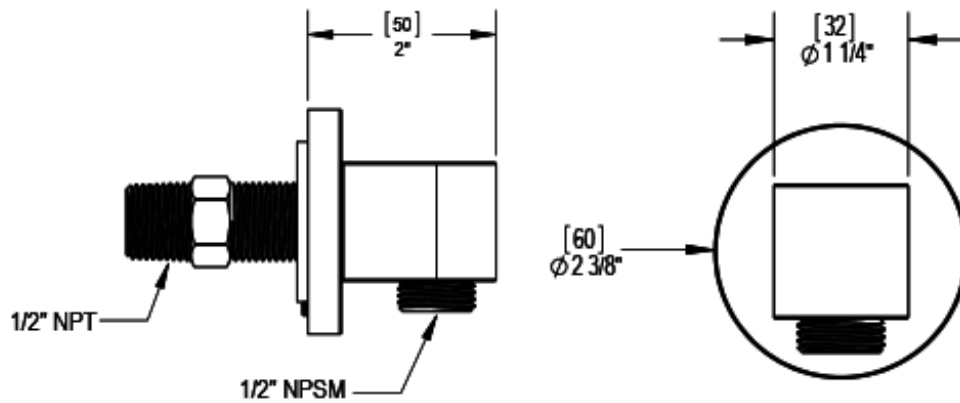

T40NVLCHCH Specifications

INTEGRAL SUPPLY WITH 1/2" NPT X 1/2" NPSM X 3" NIPPLE

3 FUNCTION SHOWER HEAD WITH 8" SHOWER ARM & FLANGE

ADJUSTABLE SLIDE BAR WITH HAND HELD SHOWER ASSEMBLY SINGLE FUNCTION

TEMPERATURE CONTROL VALVE WITH STOPS & VOLUME CONTROL

VOLUME CONTROL VALVE