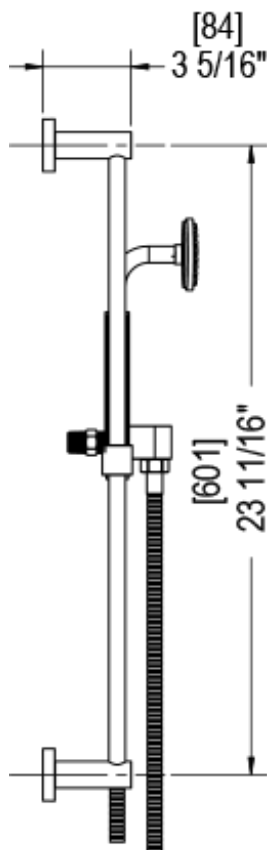

T40NVLCHCH Specifications

INTEGRAL SUPPLY WITH 1/2" NPT X 1/2" NPSM X 3" NIPPLE

3 FUNCTION SHOWER HEAD WITH 8" SHOWER ARM & FLANGE

ADJUSTABLE SLIDE BAR WITH HAND HELD SHOWER ASSEMBLY SINGLE FUNCTION

TEMPERATURE CONTROL VALVE WITH STOPS & VOLUME CONTROL

VOLUME CONTROL VALVE