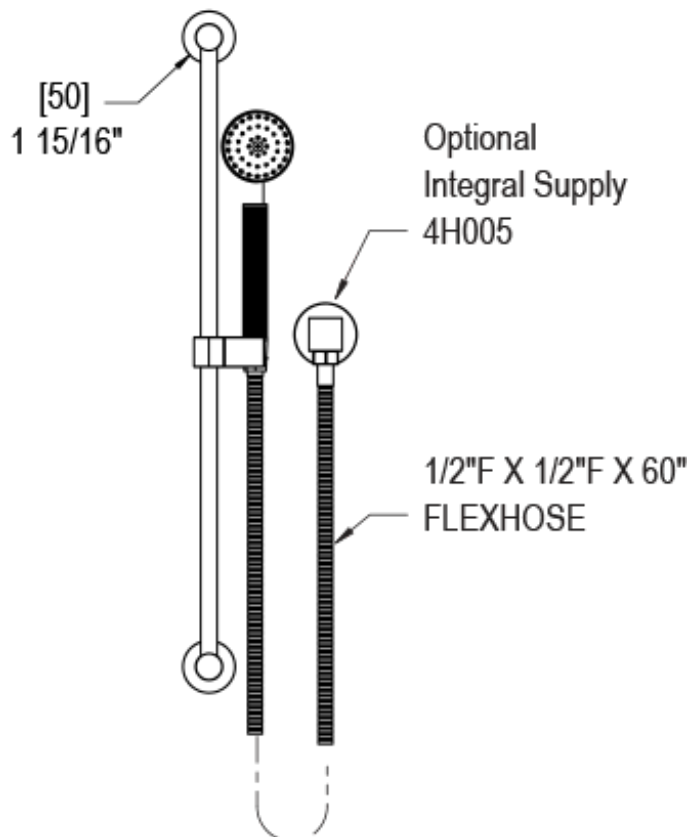

T40NVLCHCH Specifications

INTEGRAL SUPPLY WITH 1/2" NPT X 1/2" NPSM X 3" NIPPLE

3 FUNCTION SHOWER HEAD WITH 8" SHOWER ARM & FLANGE

ADJUSTABLE SLIDE BAR WITH HAND HELD SHOWER ASSEMBLY SINGLE FUNCTION

TEMPERATURE CONTROL VALVE WITH STOPS & VOLUME CONTROL

VOLUME CONTROL VALVE