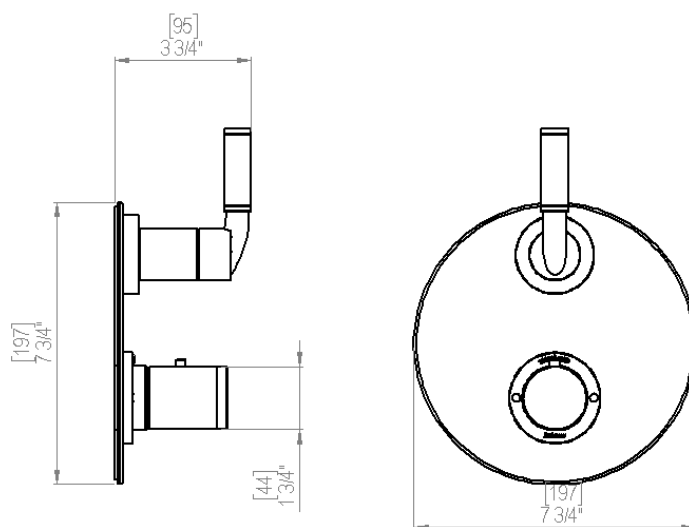

T40NVLCHCH Specifications

INTEGRAL SUPPLY WITH 1/2" NPT X 1/2" NPSM X 3" NIPPLE

3 FUNCTION SHOWER HEAD WITH 8" SHOWER ARM & FLANGE

ADJUSTABLE SLIDE BAR WITH HAND HELD SHOWER ASSEMBLY SINGLE FUNCTION

TEMPERATURE CONTROL VALVE WITH STOPS & VOLUME CONTROL

VOLUME CONTROL VALVE