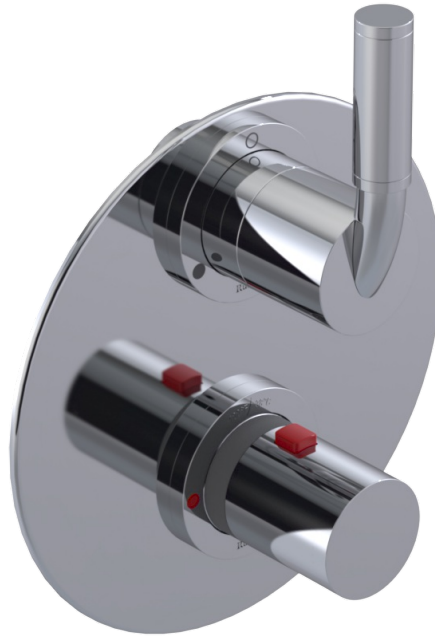

# T2RNV RCHCH Specifications

TEMPERATURE CONTROL VALVE WITH STOPS & TWO WAY DIVERTER WITH SHUT-OFF

VOLUME CONTROL VALVE