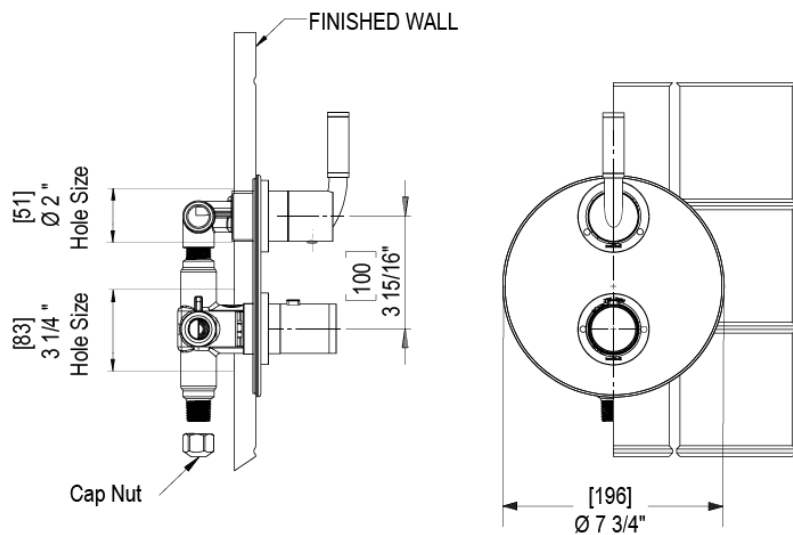

# T2RNV RCHCH Specifications

TEMPERATURE CONTROL VALVE WITH STOPS & TWO WAY DIVERTER WITH SHUT-OFF

VOLUME CONTROL VALVE