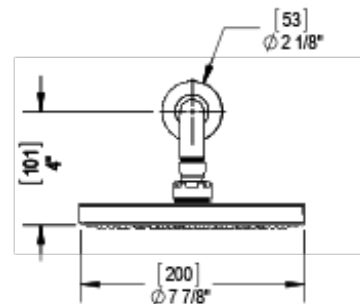

T24NVLCHCH Specifications

INTEGRAL SUPPLY WITH 1/2" NPT X 1/2" NPSM X 3" NIPPLE

8" SHOWER HEAD WITH WALL MOUNT 16" SHOWER ARM & FLANGE

ADJUSTABLE SLIDE BAR WITH HAND HELD SHOWER ASSEMBLY SINGLE FUNCTION

THREE WAY DIVERTER WITH SHUT-OFFS IN BETWEEN FUNCTIONS