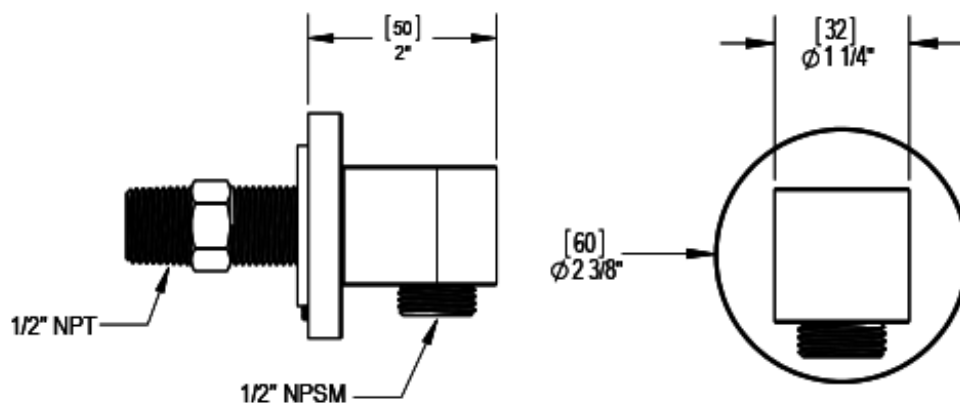

T24NVLCHCH Specifications

INTEGRAL SUPPLY WITH 1/2" NPT X 1/2" NPSM X 3" NIPPLE

8" SHOWER HEAD WITH WALL MOUNT 16" SHOWER ARM & FLANGE

ADJUSTABLE SLIDE BAR WITH HAND HELD SHOWER ASSEMBLY SINGLE FUNCTION

THREE WAY DIVERTER WITH SHUT-OFFS IN BETWEEN FUNCTIONS