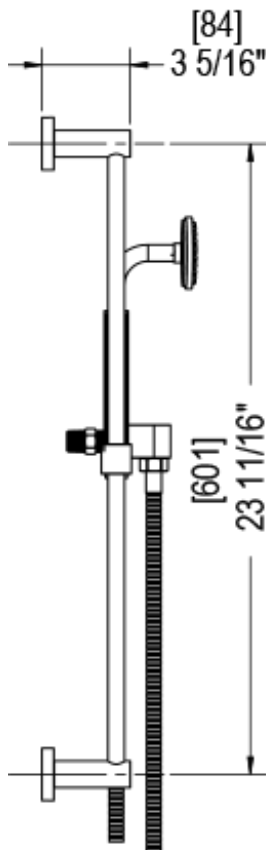

T24NVLCHCH Specifications

INTEGRAL SUPPLY WITH 1/2" NPT X 1/2" NPSM X 3" NIPPLE

8" SHOWER HEAD WITH WALL MOUNT 16" SHOWER ARM & FLANGE

ADJUSTABLE SLIDE BAR WITH HAND HELD SHOWER ASSEMBLY SINGLE FUNCTION

THREE WAY DIVERTER WITH SHUT-OFFS IN BETWEEN FUNCTIONS