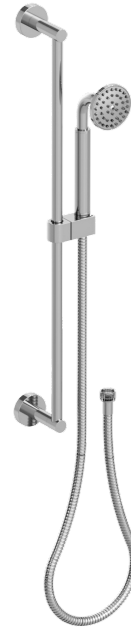

T24NVLCHCH Specifications

INTEGRAL SUPPLY WITH 1/2" NPT X 1/2" NPSM X 3" NIPPLE

8" SHOWER HEAD WITH WALL MOUNT 16" SHOWER ARM & FLANGE

ADJUSTABLE SLIDE BAR WITH HAND HELD SHOWER ASSEMBLY SINGLE FUNCTION

THREE WAY DIVERTER WITH SHUT-OFFS IN BETWEEN FUNCTIONS