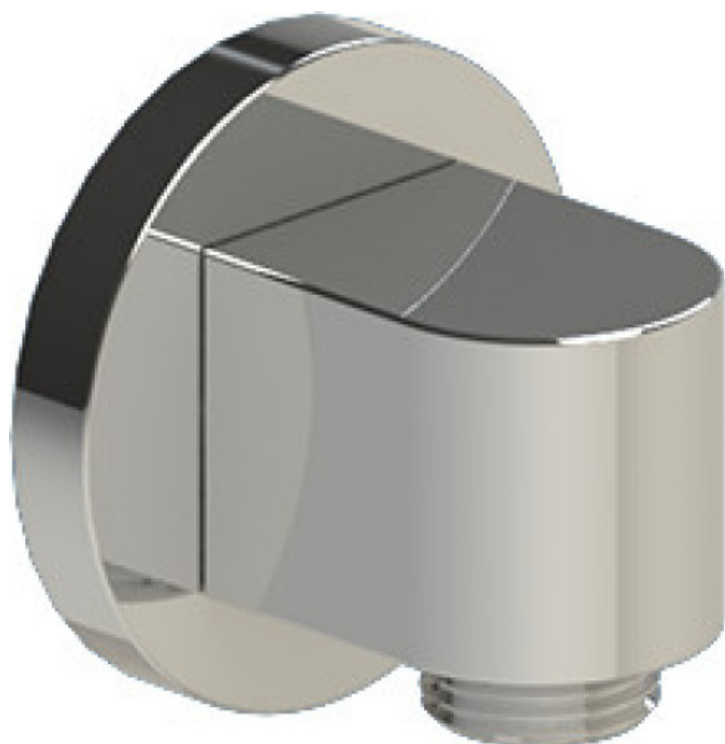

T24NVLCHCH Specifications

INTEGRAL SUPPLY WITH 1/2" NPT X 1/2" NPSM X 3" NIPPLE

8" SHOWER HEAD WITH WALL MOUNT 16" SHOWER ARM & FLANGE

ADJUSTABLE SLIDE BAR WITH HAND HELD SHOWER ASSEMBLY SINGLE FUNCTION

THREE WAY DIVERTER WITH SHUT-OFFS IN BETWEEN FUNCTIONS