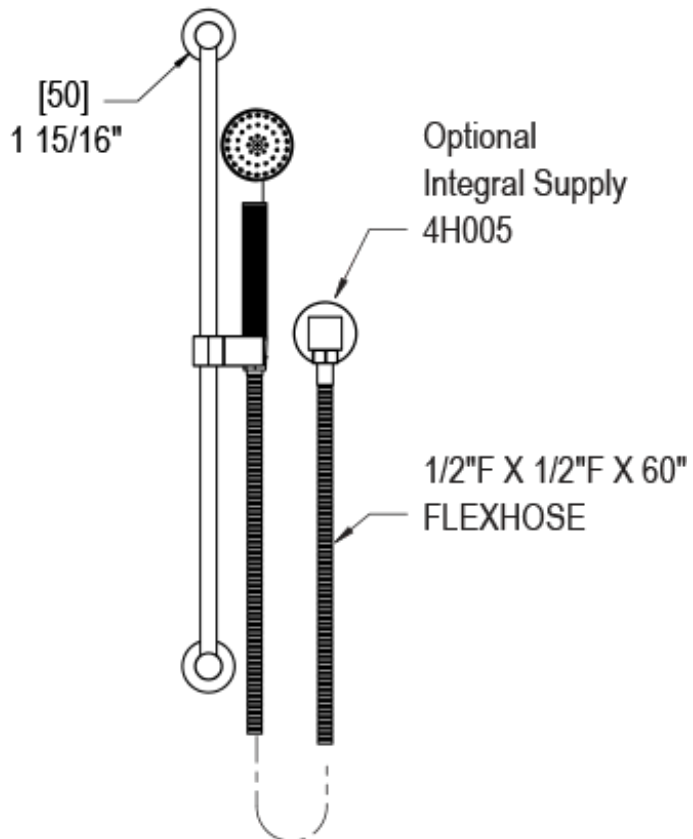

T24NVLCHCH Specifications

INTEGRAL SUPPLY WITH 1/2" NPT X 1/2" NPSM X 3" NIPPLE

8" SHOWER HEAD WITH WALL MOUNT 16" SHOWER ARM & FLANGE

ADJUSTABLE SLIDE BAR WITH HAND HELD SHOWER ASSEMBLY SINGLE FUNCTION

THREE WAY DIVERTER WITH SHUT-OFFS IN BETWEEN FUNCTIONS