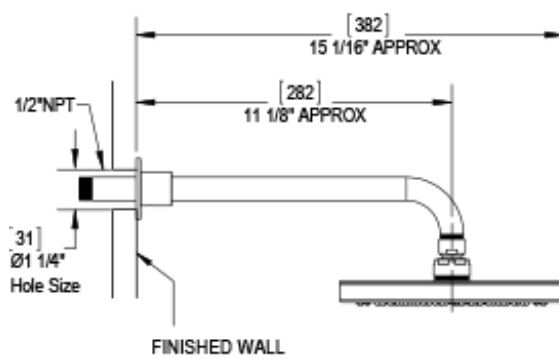

T24NVLCHCH Specifications

INTEGRAL SUPPLY WITH 1/2" NPT X 1/2" NPSM X 3" NIPPLE

8" SHOWER HEAD WITH WALL MOUNT 16" SHOWER ARM & FLANGE

ADJUSTABLE SLIDE BAR WITH HAND HELD SHOWER ASSEMBLY SINGLE FUNCTION

THREE WAY DIVERTER WITH SHUT-OFFS IN BETWEEN FUNCTIONS