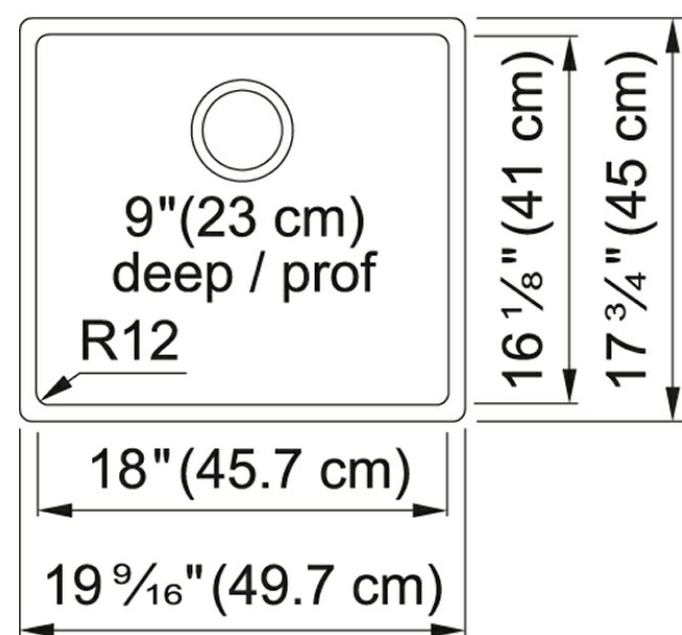

Product Picture

Technical Drawing

Product Dimensions

Length overall	19 9/16"
Width overall	17 3/4"
Length of large bowl	18"
Width of large bowl	16 1/8"
Depth of large bowl	9"
Minimum Cabinet Size	24"

General Information

Type of Material	18 Gauge Stainless Steel
Number of Bowls	1
Faucet Hole	None
Where to buy	Showroom

Article Numbers

FUN#	122.0627.661
------	--------------