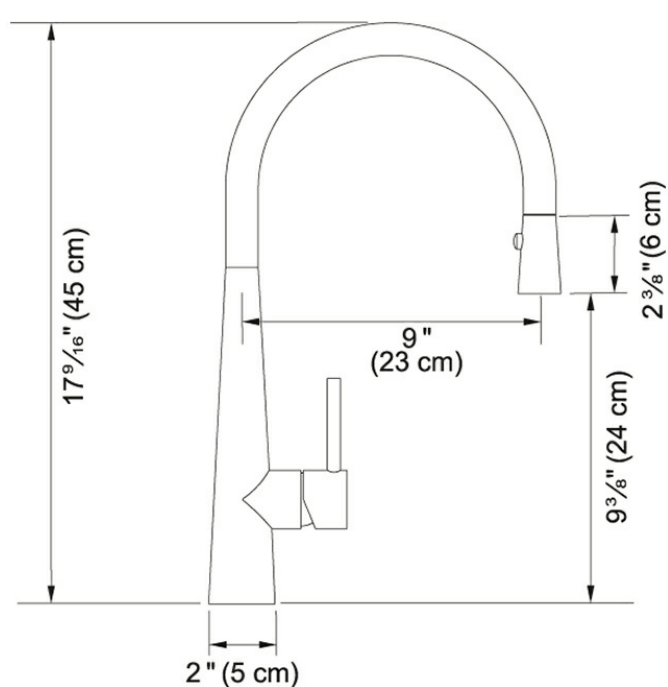

Steel FF3452SS Stainless Steel

Steel collection faucets blend the modern look and inherent sturdiness of solid stainless steel and are perfect for today's hard-working kitchens.

FEATURES

- T316 stainless steel construction offers superior corrosion resistance against rain, snow, cold and heavy use, which makes this faucet ideal for outdoor use
- Pull-Down 360-degree swivel spout provides a full range of motion to reach almost any area of the sink
- Dual functioning spray head can toggle between powerful spray and stream, making clean-up effortless
- Single handle effortlessly controls water temperature and pressure
- 10 Year outdoor warranty

Product Picture

Product Information

Version	Arc Spout
Spray Type	Spray & Stream
Faucet Operation	Side Lever
Flow Rate	1.75 gpm
Cartridge	Ceramic Cartridge
Where to buy	Showroom
Countertop hole diameter	1 3/8"

Technical Drawing

Article Numbers

FUN#	115.0619.312
------	--------------