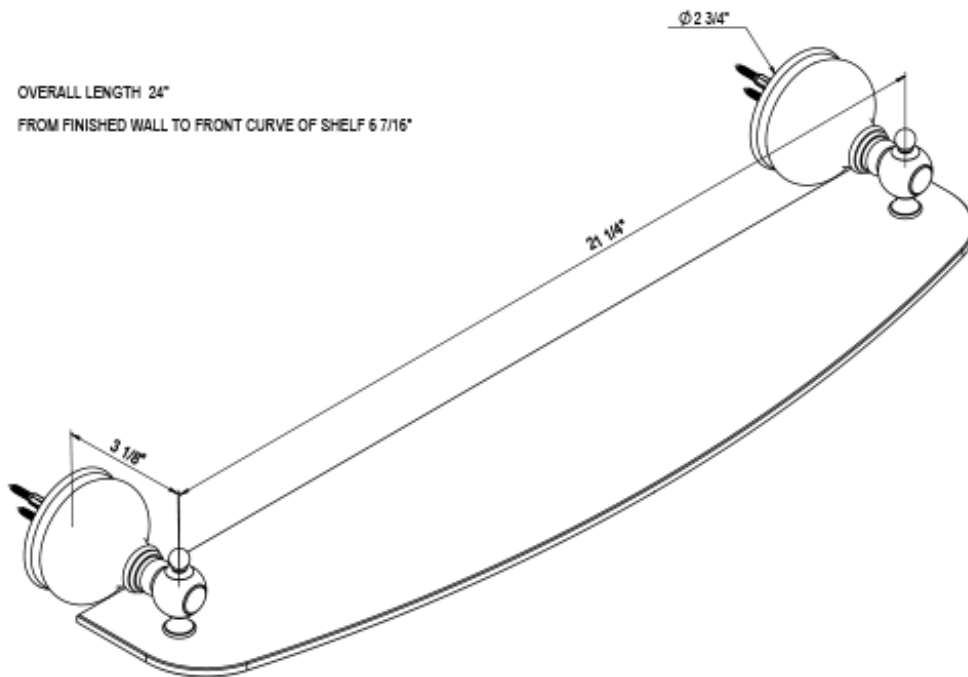

21" GLASS SHELF

OVERALL LENGTH 24"
FROM FINISHED WALL TO FRONT CURVE OF SHELF 6 7/16"