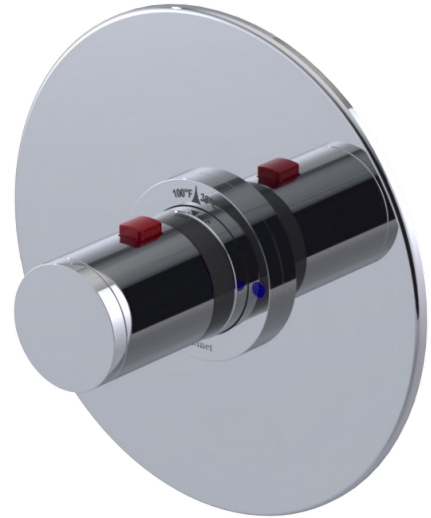

T4NNVRCHCH Specifications

VOLUME CONTROL VALVE