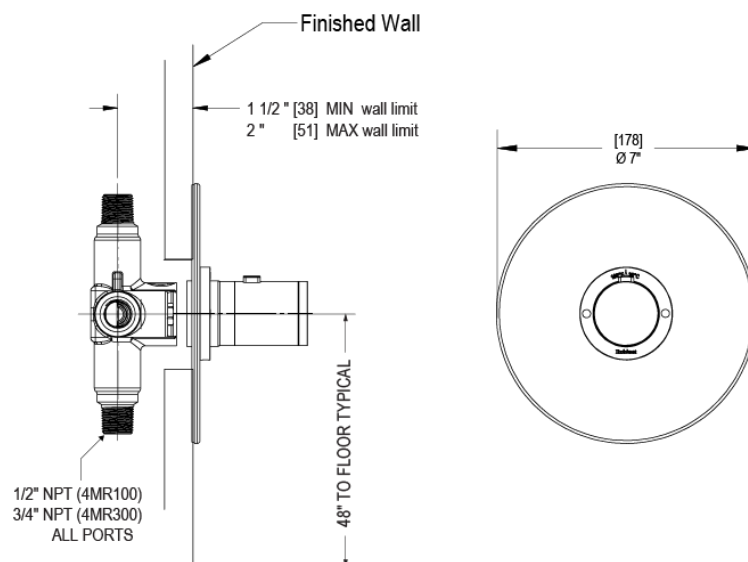

T4NNVRCHCH Specifications

VOLUME CONTROL VALVE