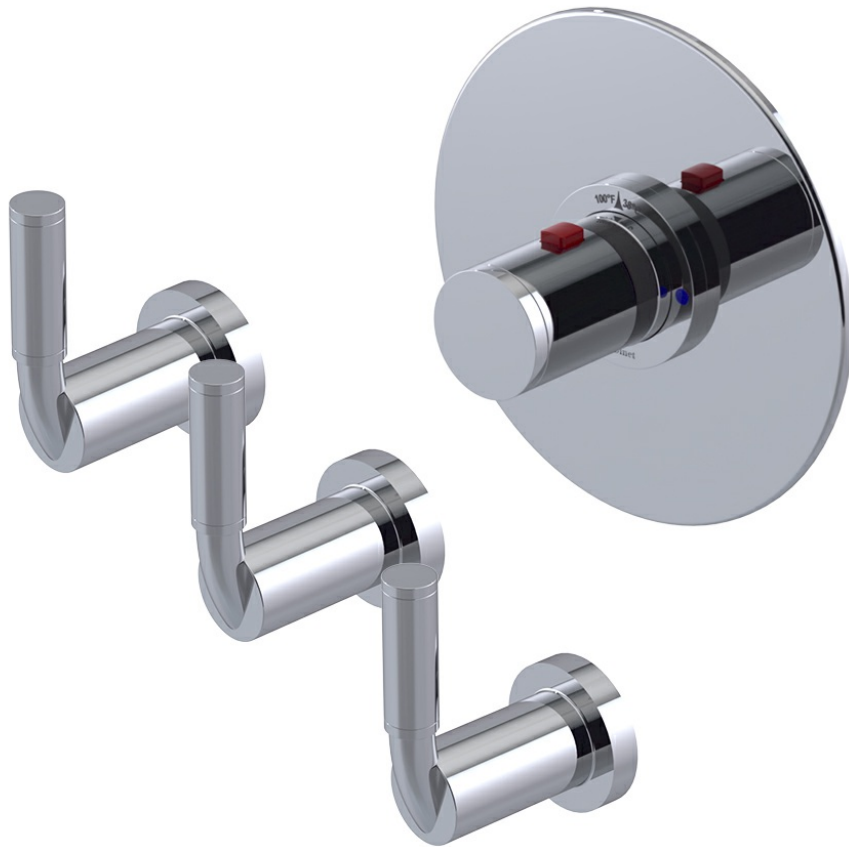

T4NNVRCHCH Specifications

VOLUME CONTROL VALVE