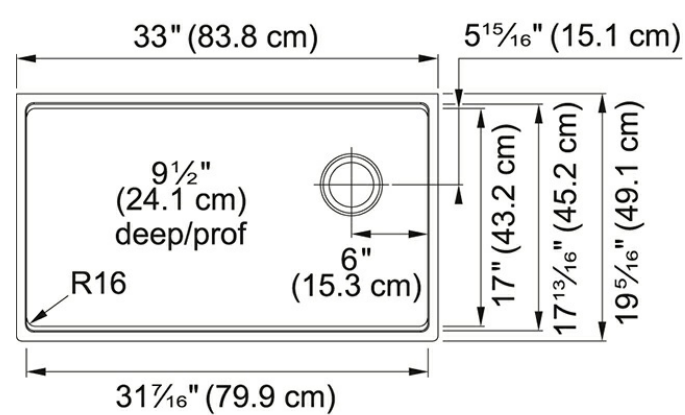

Technical Drawing