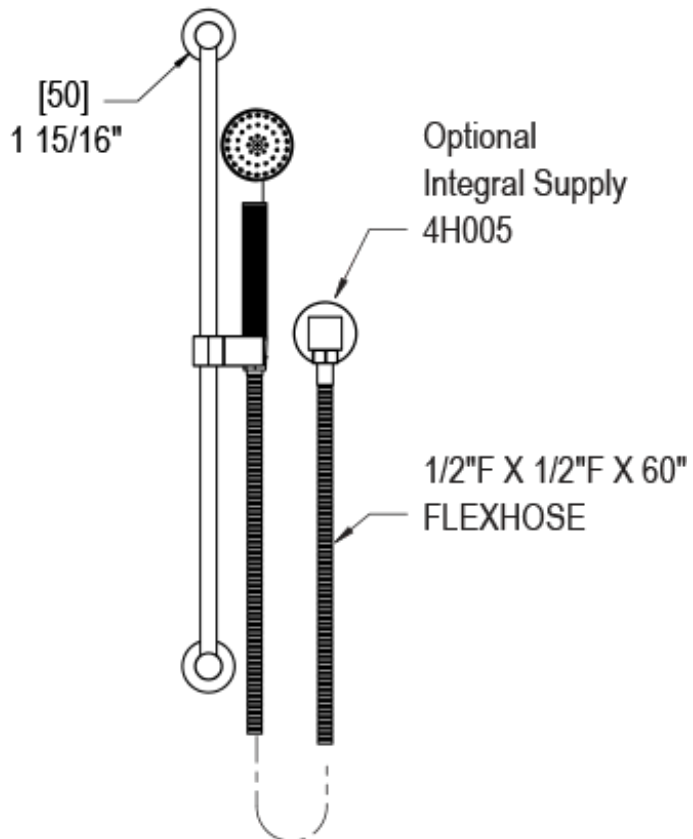

# T22NVLCHCH Specifications

INTEGRAL SUPPLY WITH 1/2" NPT X 1/2" NPSM X 3" NIPPLE

8" SHOWER HEAD WITH CEILING MOUNT 8" SHOWER ARM FLANGE

ADJUSTABLE SLIDE BAR WITH HAND HELD SHOWER ASSEMBLY SINGLE FUNCTION

TEMPERATURE CONTROL VALVE WITH STOPS & TWO WAY DIVERTER WITH SHUT-OFF