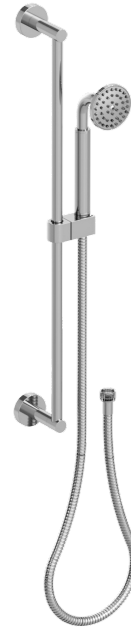

# T22NVLCHCH Specifications

INTEGRAL SUPPLY WITH 1/2" NPT X 1/2" NPSM X 3" NIPPLE

8" SHOWER HEAD WITH CEILING MOUNT 8" SHOWER ARM FLANGE

ADJUSTABLE SLIDE BAR WITH HAND HELD SHOWER ASSEMBLY SINGLE FUNCTION

TEMPERATURE CONTROL VALVE WITH STOPS & TWO WAY DIVERTER WITH SHUT-OFF