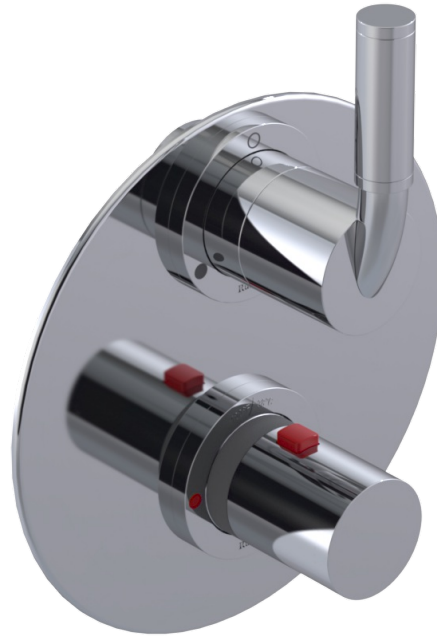

# T22NVLCHCH Specifications

INTEGRAL SUPPLY WITH 1/2" NPT X 1/2" NPSM X 3" NIPPLE

8" SHOWER HEAD WITH CEILING MOUNT 8" SHOWER ARM FLANGE

ADJUSTABLE SLIDE BAR WITH HAND HELD SHOWER ASSEMBLY SINGLE FUNCTION

TEMPERATURE CONTROL VALVE WITH STOPS & TWO WAY DIVERTER WITH SHUT-OFF