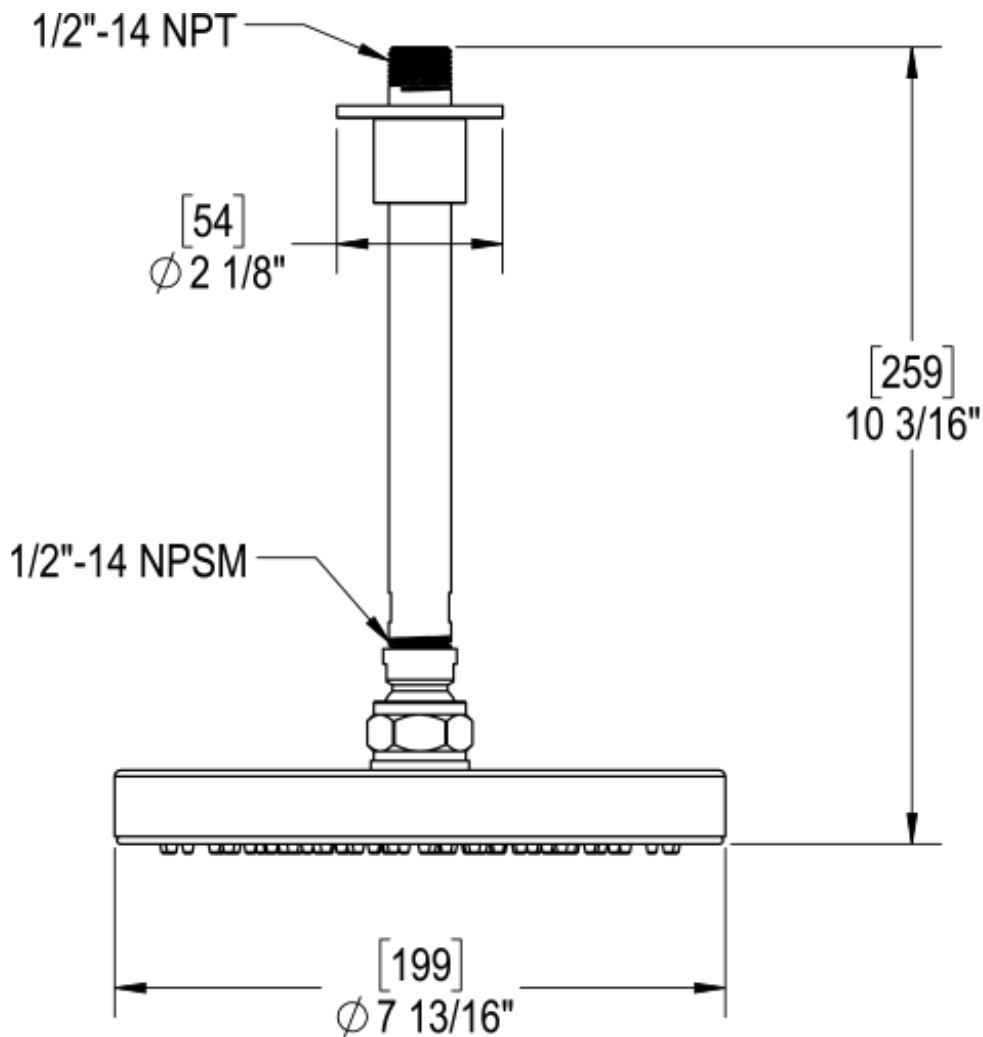

# T22NVLCHCH Specifications

INTEGRAL SUPPLY WITH 1/2" NPT X 1/2" NPSM X 3" NIPPLE

8" SHOWER HEAD WITH CEILING MOUNT 8" SHOWER ARM FLANGE

ADJUSTABLE SLIDE BAR WITH HAND HELD SHOWER ASSEMBLY SINGLE FUNCTION

TEMPERATURE CONTROL VALVE WITH STOPS & TWO WAY DIVERTER WITH SHUT-OFF