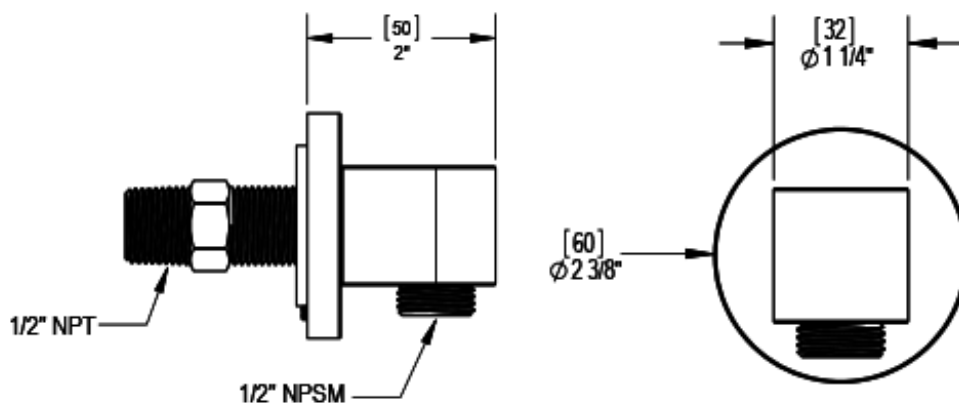

# T22NVLCHCH Specifications

INTEGRAL SUPPLY WITH 1/2" NPT X 1/2" NPSM X 3" NIPPLE

8" SHOWER HEAD WITH CEILING MOUNT 8" SHOWER ARM FLANGE

ADJUSTABLE SLIDE BAR WITH HAND HELD SHOWER ASSEMBLY SINGLE FUNCTION

TEMPERATURE CONTROL VALVE WITH STOPS & TWO WAY DIVERTER WITH SHUT-OFF