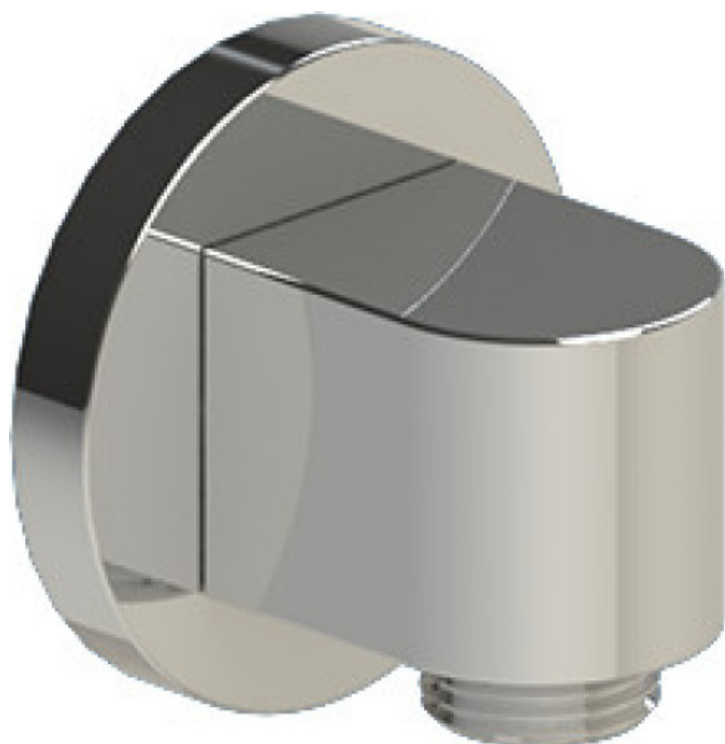

# T22NVLCHCH Specifications

INTEGRAL SUPPLY WITH 1/2" NPT X 1/2" NPSM X 3" NIPPLE

8" SHOWER HEAD WITH CEILING MOUNT 8" SHOWER ARM FLANGE

ADJUSTABLE SLIDE BAR WITH HAND HELD SHOWER ASSEMBLY SINGLE FUNCTION

TEMPERATURE CONTROL VALVE WITH STOPS & TWO WAY DIVERTER WITH SHUT-OFF