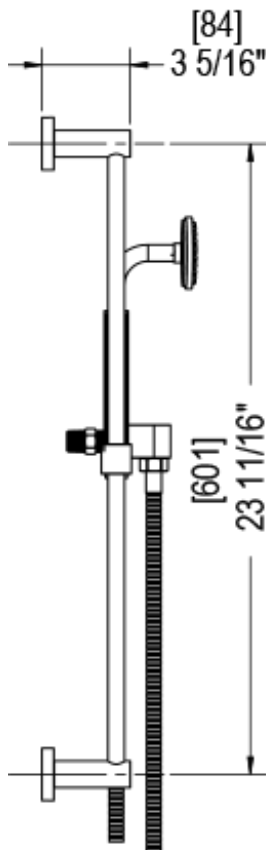

# T22NVLCHCH Specifications

INTEGRAL SUPPLY WITH 1/2" NPT X 1/2" NPSM X 3" NIPPLE

8" SHOWER HEAD WITH CEILING MOUNT 8" SHOWER ARM FLANGE

ADJUSTABLE SLIDE BAR WITH HAND HELD SHOWER ASSEMBLY SINGLE FUNCTION

TEMPERATURE CONTROL VALVE WITH STOPS & TWO WAY DIVERTER WITH SHUT-OFF