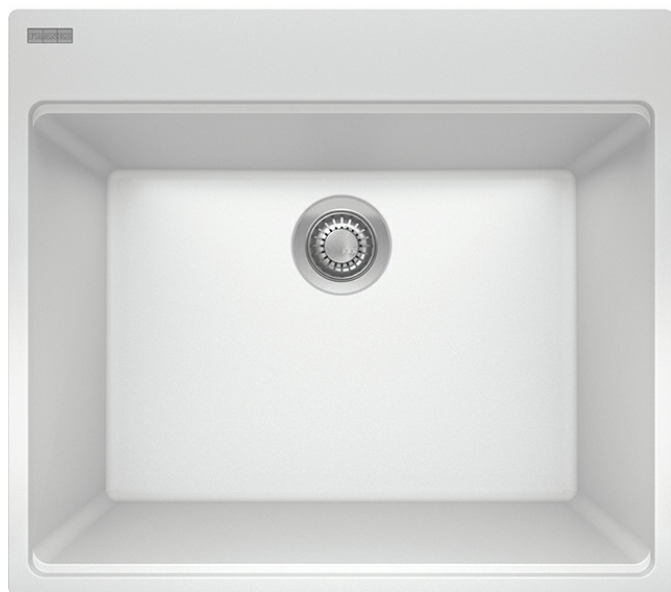

## Maris MAG61023PWT Granite Polar White

Adding harmony and balance to your kitchen, laundry room and life. Maris sinks are the perfect addition, pairing modern looks with clever features and creating the ideal union of design and functionality. Available in six colors to suit every taste.

### FEATURES

- Generous 12" deep bowl provides ample space for laundry and other household tasks
- Accessory rail system supports optional accessories and turns the sink into a functional workstation
- Scratch resistant, fade resistant and impact resistant to retain its new appearance for years
- Sanitized® function reduces bacteria and microbe growth.
- Can be installed as an undermount or a drop in sink

### Product Picture

### Product Dimensions

Length overall	25"
Width overall	22"
Length of large bowl	23 7/16"
Width of large bowl	17"
Depth of large bowl	12"
Minimum Cabinet Size	27"