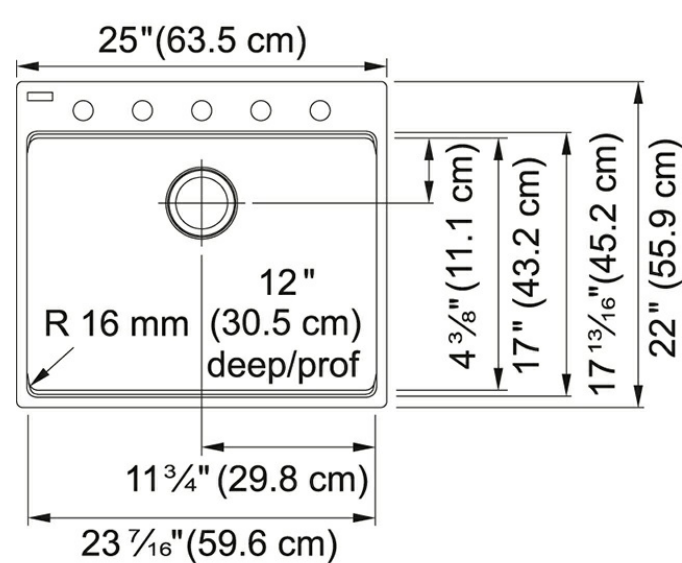

### Technical Drawing

### Product Dimensions

Length overall	25"
Width overall	22"
Length of large bowl	23 7/16"
Width of large bowl	17"
Depth of large bowl	12"
Minimum Cabinet Size	27"