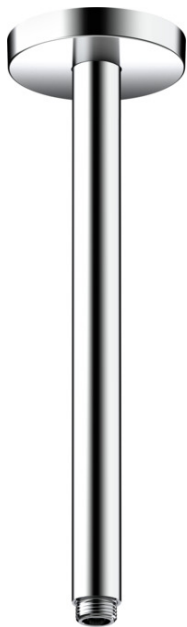

### Ceiling connector 300 mm

Surfaces: **Chrome** Article Number: **26433000**

#### product features

- length: 300 mm
- installation type: exposed installation
- material: brass
- connection type: G ½

#### Scale drawing

**AXOR ShowerSolutions**  
**Ceiling connector 300 mm**  
Surfaces: **Chrome** Article Number: **26433000**

## Exploded Drawing

Year of production: >07/17

**AXOR ShowerSolutions**  
**Ceiling connector 300 mm**  
 Surfaces: **Chrome** Article Number: **26433000**