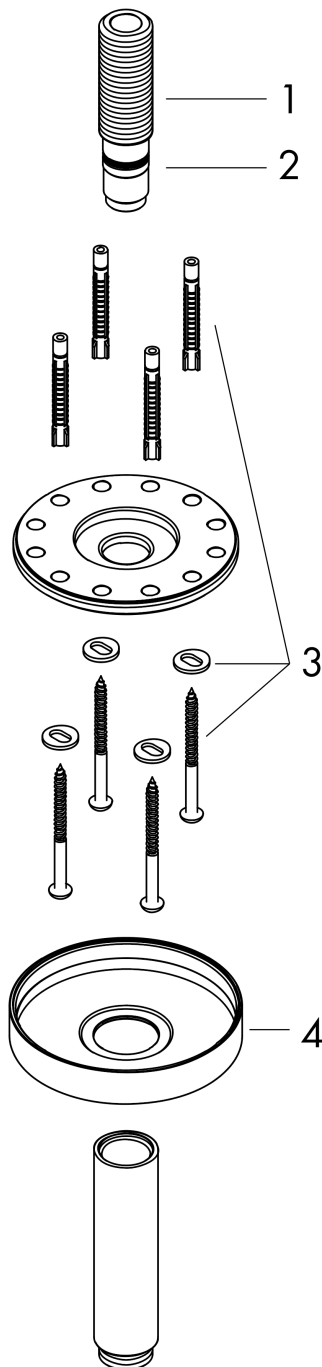

#### product features

- length: 300 mm
- installation type: exposed installation
- material: brass
- connection type: G ½

#### Scale drawing

**AXOR ShowerSolutions**  
**Ceiling connector 300 mm**  
Surfaces: **Chrome** Article Number: **26433000**

## Exploded Drawing

Year of production: >07/17

**AXOR ShowerSolutions**  
**Ceiling connector 300 mm**  
 Surfaces: **Chrome** Article Number: **26433000**

## Spare part list

Year of production: >07/17

Pos.		Article Number	Price	PU
1	connecting thread	93418000	-	1
2	O-ring 14x2	98129000	-	1
3	mounting set	96179000	-	1
4	escutcheon	93827000	-	1