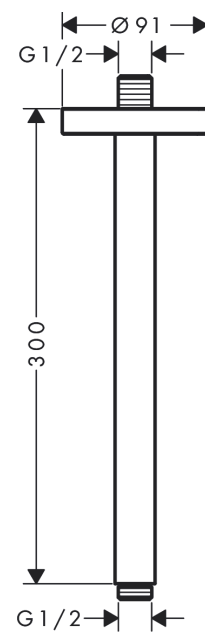

### Ceiling connector 300 mm

Surfaces: **Chrome** Article Number: **26433000**

#### product features

- length: 300 mm
- installation type: exposed installation
- material: brass
- connection type: G ½

#### Scale drawing

**AXOR ShowerSolutions**  
**Ceiling connector 300 mm**  
Surfaces: **Chrome** Article Number: **26433000**

## Exploded Drawing

Year of production: >07/17

**AXOR ShowerSolutions**  
**Ceiling connector 300 mm**  
 Surfaces: **Chrome** Article Number: **26433000**