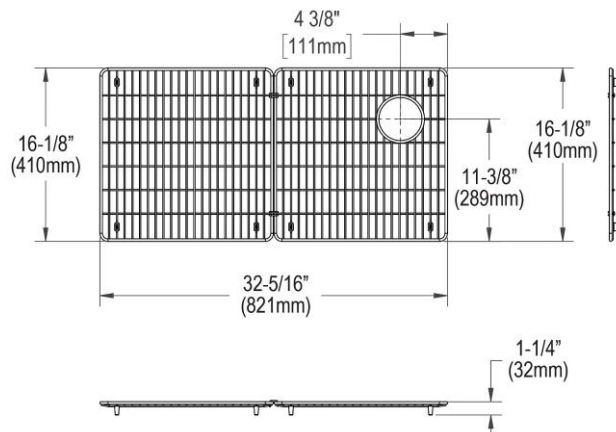

PART: _____ QTY: _____

PROJECT: _____

CONTACT: _____

DATE: _____

NOTES: _____

APPROVAL: _____

In keeping with our policy of continuing product improvement, Elkay reserves the right to change product specifications without notice. Please visit elkay.com for the most current version of Elkay product specification sheets. This specification describes an Elkay product with design, quality, and functional benefits to the user. When making a comparison of other producers' offerings, be certain these features are not overlooked.