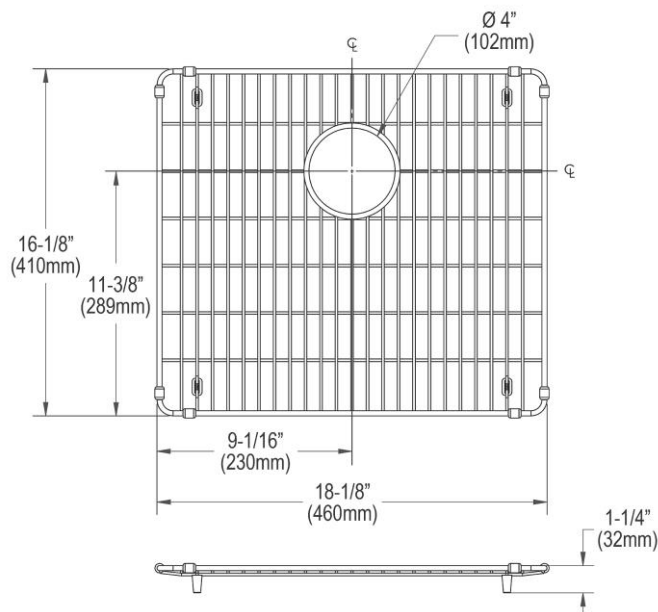

Material:	Stainless Steel
Finish:	Polished Stainless Steel
Dimensions:	18-1/8" x 16-1/8" x 1-1/4"

AMERICAN PRIDE. A LIFETIME TRADITION.
Like your family, the Elkay family has values and traditions that endure. For almost a century, Elkay has been a family-owned and operated company, providing thousands of jobs that support our families and communities.

[Clean and Care Manual (PDF)](#)

[Clean and Care Manual (PDF)](#)

[Warranty (PDF)](#)