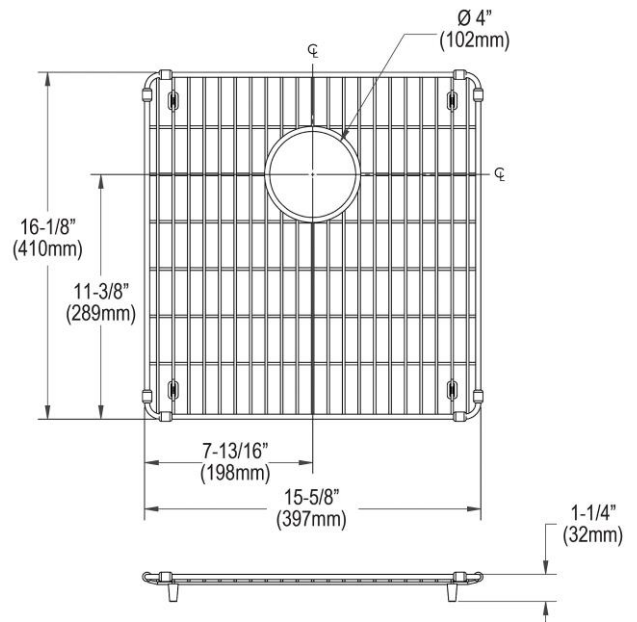

Material:	Stainless Steel
Finish:	Polished Stainless Steel
Dimensions:	15-5/8" x 16-1/8" x 1-1/4"

AMERICAN PRIDE. A LIFETIME TRADITION.
Like your family, the Elkay family has values and traditions that endure. For almost a century, Elkay has been a family-owned and operated company, providing thousands of jobs that support our families and communities.

- [Clean and Care Manual (PDF)](#)
- [Clean and Care Manual (PDF)](#)
- [Warranty (PDF)](#)