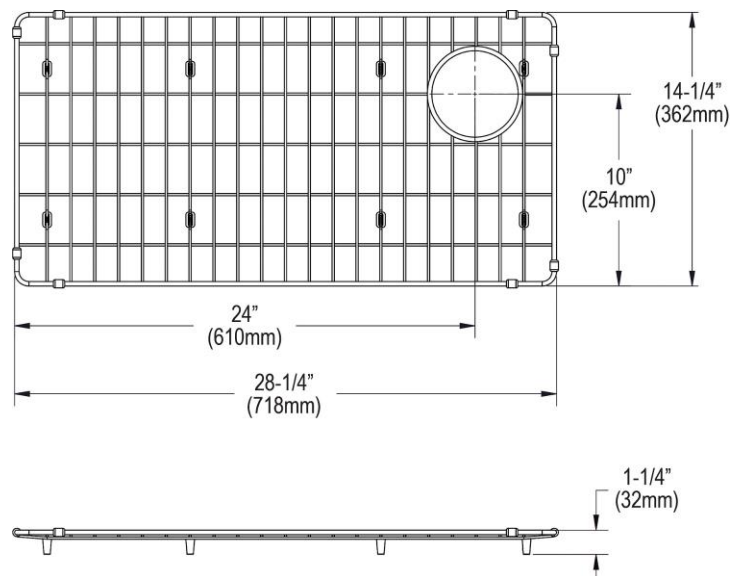

Material:	Stainless Steel
Finish:	Polished Stainless Steel
Dimensions:	28-1/4" x 14-1/4" x 1-1/4"

AMERICAN PRIDE. A LIFETIME TRADITION.
Like your family, the Elkay family has values and traditions that endure. For almost a century, Elkay has been a family-owned and operated company, providing thousands of jobs that support our families and communities.

[Clean and Care Manual (PDF)](#)
[Clean and Care Manual (PDF)](#)
[Warranty (PDF)](#)