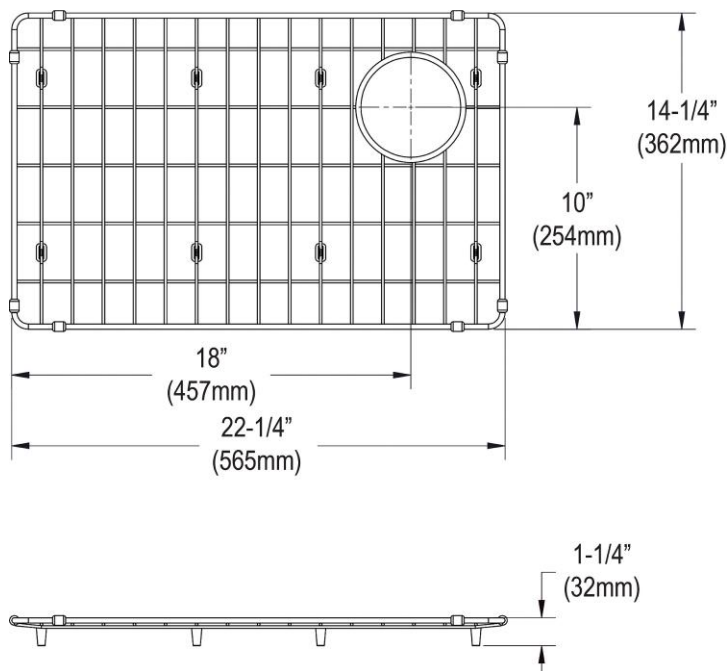

Material:	Stainless Steel
Finish:	Polished Stainless Steel
Dimensions:	22-1/4" x 14-1/4" x 1-1/4"

AMERICAN PRIDE. A LIFETIME TRADITION.
Like your family, the Elkay family has values and traditions that endure. For almost a century, Elkay has been a family-owned and operated company, providing thousands of jobs that support our families and communities.

[Clean and Care Manual (PDF)](#)

[Clean and Care Manual (PDF)](#)

[Warranty (PDF)](#)