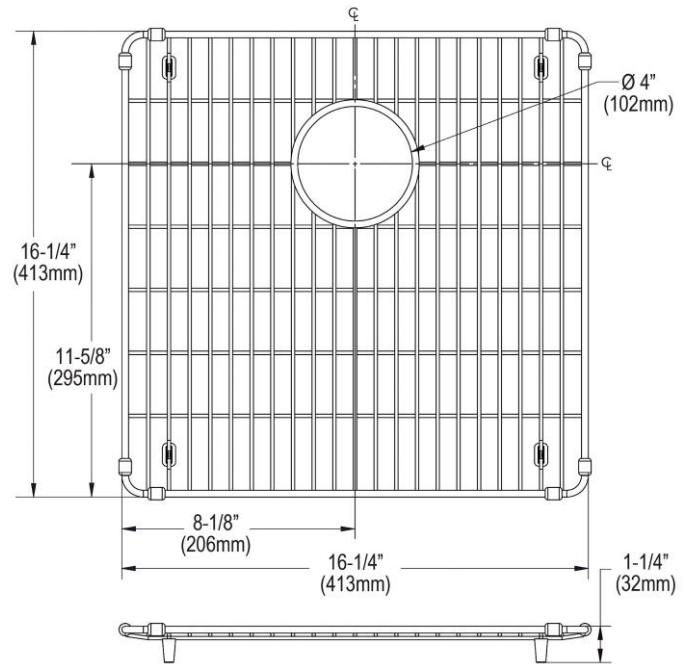

Material:	Stainless Steel
Finish:	Polished Stainless Steel
Dimensions:	16-1/4" x 16-1/4" x 1-1/4"

AMERICAN PRIDE. A LIFETIME TRADITION.
Like your family, the Elkay family has values and traditions that endure. For almost a century, Elkay has been a family-owned and operated company, providing thousands of jobs that support our families and communities.

- [Clean and Care Manual (PDF)](#)
- [Clean and Care Manual (PDF)](#)
- [Warranty (PDF)](#)