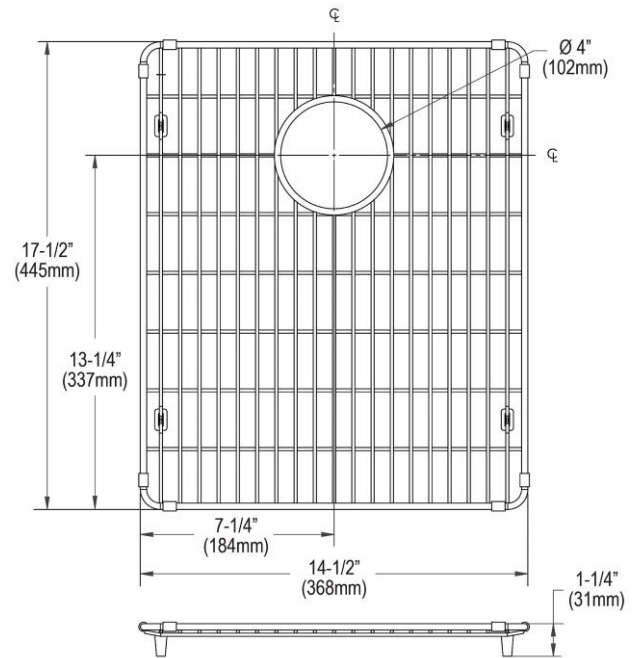

Material:	Stainless Steel
Finish:	Polished Stainless Steel
Dimensions:	14-1/2" x 17-1/2" x 1-1/4"

AMERICAN PRIDE. A LIFETIME TRADITION.
Like your family, the Elkay family has values and traditions that endure. For almost a century, Elkay has been a family-owned and operated company, providing thousands of jobs that support our families and communities.

- [Clean and Care Manual (PDF)](#)
- [Clean and Care Manual (PDF)](#)
- [Warranty (PDF)](#)