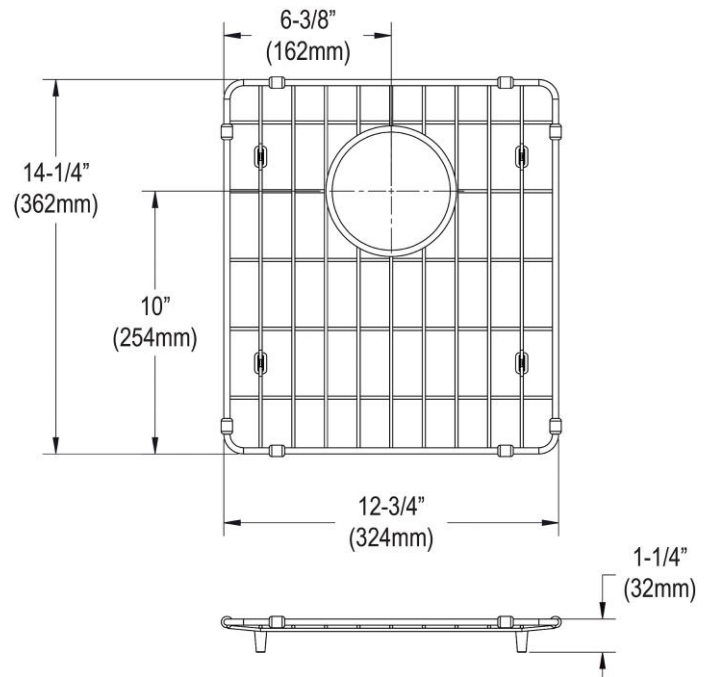

Material:	Stainless Steel
Finish:	Polished Stainless Steel
Dimensions:	12-3/4" x 14-1/4" x 1-1/4"

AMERICAN PRIDE. A LIFETIME TRADITION.
Like your family, the Elkay family has values and traditions that endure. For almost a century, Elkay has been a family-owned and operated company, providing thousands of jobs that support our families and communities.

[Clean and Care Manual (PDF)](#)
[Clean and Care Manual (PDF)](#)
[Warranty (PDF)](#)