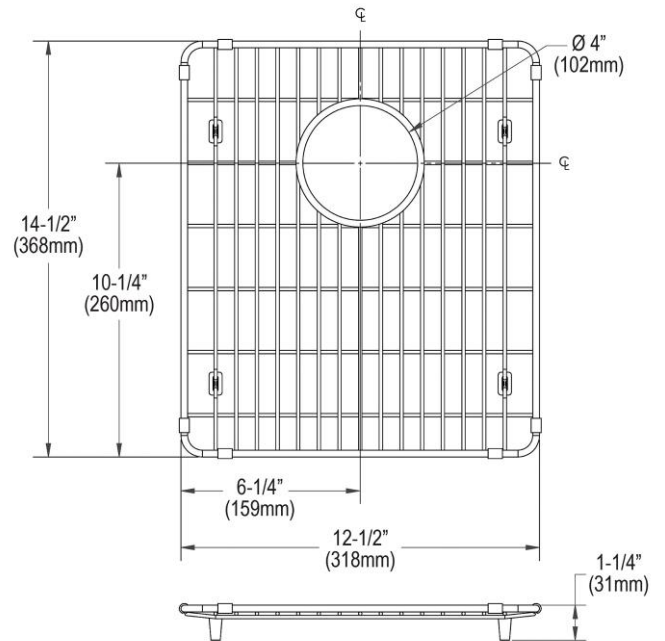

Material:	Stainless Steel
Finish:	Polished Stainless Steel
Dimensions:	12-1/2" x 14-1/2" x 1-1/4"

AMERICAN PRIDE. A LIFETIME TRADITION.
Like your family, the Elkay family has values and traditions that endure. For almost a century, Elkay has been a family-owned and operated company, providing thousands of jobs that support our families and communities.

- [Clean and Care Manual (PDF)](#)
- [Clean and Care Manual (PDF)](#)
- [Warranty (PDF)](#)