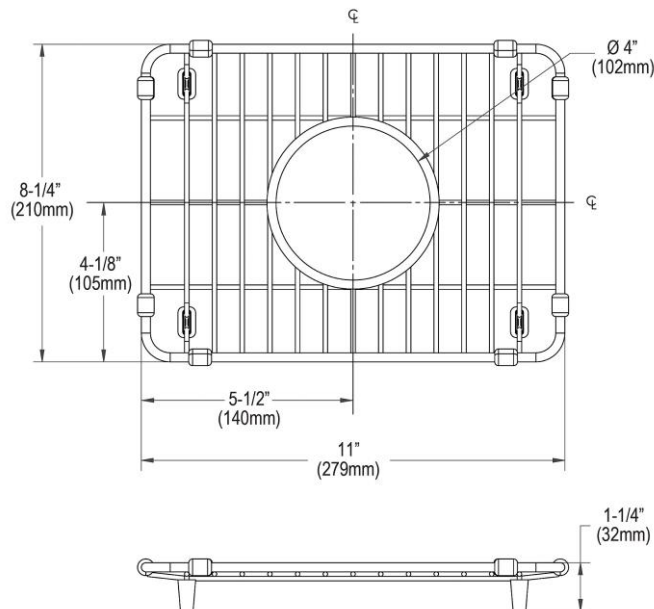

PART: _____ QTY: _____

PROJECT: _____

CONTACT: _____

DATE: _____

NOTES: _____

APPROVAL: _____

In keeping with our policy of continuing product improvement, Elkay reserves the right to change product specifications without notice. Please visit elkay.com for the most current version of Elkay product specification sheets. This specification describes an Elkay product with design, quality, and functional benefits to the user. When making a comparison of other producers' offerings, be certain these features are not overlooked.