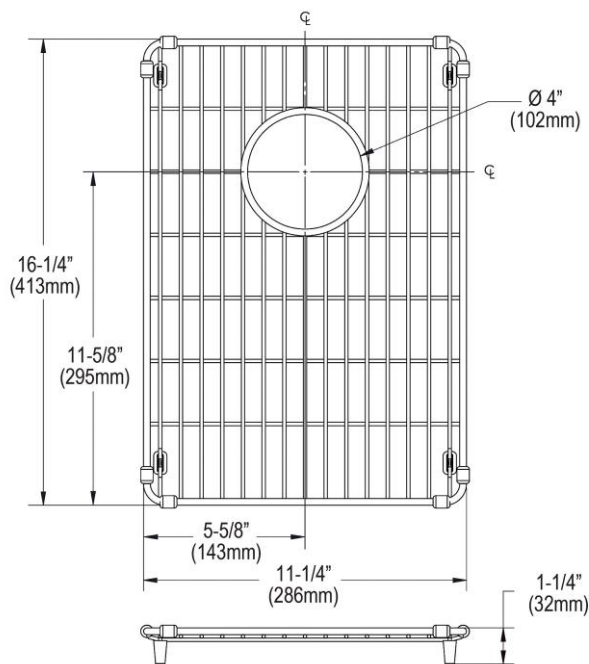

Material:	Stainless Steel
Finish:	Polished Stainless Steel
Dimensions:	11-1/4" x 16-1/4" x 1-1/4"

AMERICAN PRIDE. A LIFETIME TRADITION.
Like your family, the Elkay family has values and traditions that endure. For almost a century, Elkay has been a family-owned and operated company, providing thousands of jobs that support our families and communities.

[Clean and Care Manual (PDF)](#)

[Clean and Care Manual (PDF)](#)

[Warranty (PDF)](#)