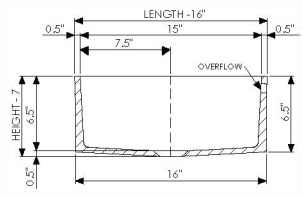

DADOquartz®

monroe basin

 under-mount

Basin Detail:

Size (l) x (w) x (h):
Top to waste:
Overflow:
Waste diameter:
Weight:
Mounting:

Basin Specs:

15.0" x 16.0" x 7.0"
6.5"
Internal overflow
2.0"
20.0 LBS
Under-mount