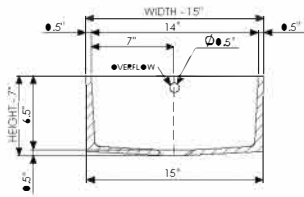

DADOquartz®

monroe basin

 under-mount

Basin Detail:

Size (l) x (w) x (h):
Top to waste:
Overflow:
Waste diameter:
Weight:
Mounting:

Basin Specs:

15.0" x 16.0" x 7.0"
6.5"
Internal overflow
2.0"
20.0 LBS
Under-mount