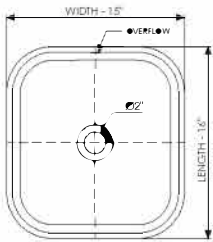

DADOquartz®

monroe basin

 under-mount

Basin Detail:

Size (l) x (w) x (h):
Top to waste:
Overflow:
Waste diameter:
Weight:
Mounting:

Basin Specs:

15.0" x 16.0" x 7.0"
6.5"
Internal overflow
2.0"
20.0 LBS
Under-mount