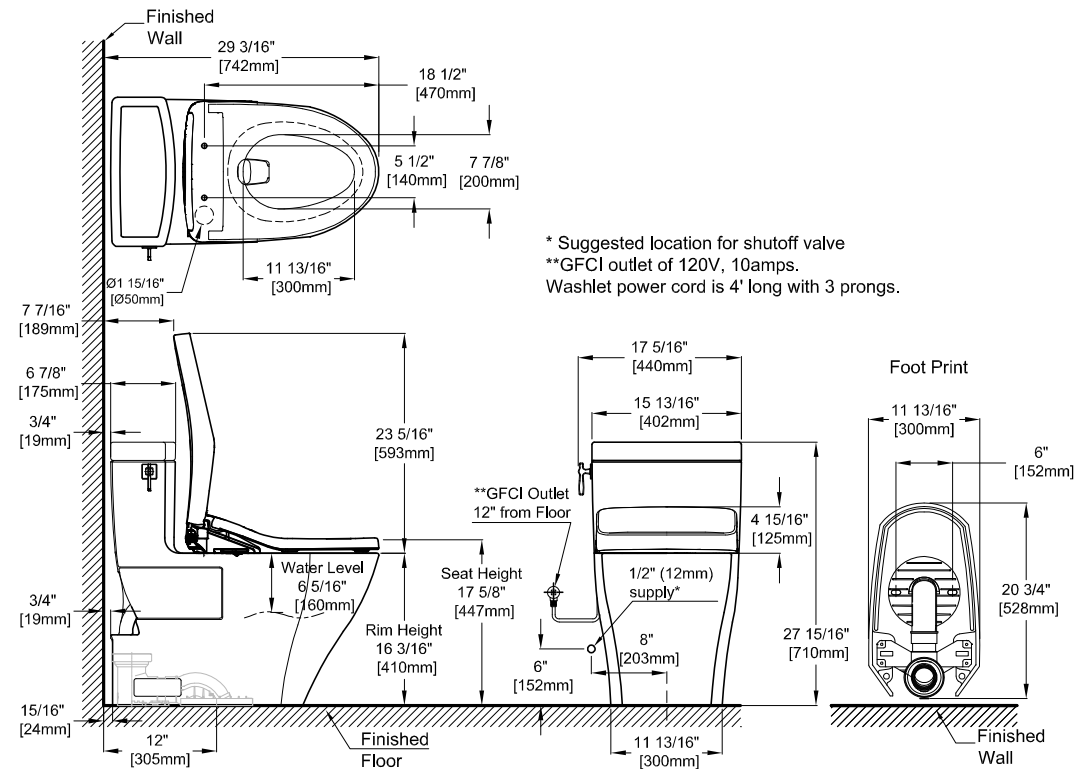

MW6263056CEFG(A)

Aimes® WASHLET®+ S550e One-Piece Toilet - 1.28 GPF

SPECIFICATIONS

Water Use	1.28 GPF (4.8 LPF)
Flush System	TORNADO FLUSH®
Min. Water Pressure	8 psi (Flowing)
Water Surface	7-3/4" x 9-3/8"
Trap Diameter	2-1/8"
Rough-in	12" (10" & 14" Optional)
Trap Seal	2-1/8"
Warranty	One Year Limited Warranty
Material	Vitreous China
Shipping Weight	119 lbs
Shipping Dimensions	32" L x 20" W x 17-3/4" H ¹ x 28-3/4" H ²

See SW3046(A)T40 Specification Sheet for details on included WASHLET.

INSTALLATION NOTES

Back-to-Back Toilet Installations:

TOTO recommends the use of a nationally listed, double sanitary tee-wye only, in vertical waste stacks, in accordance with the stipulations noted in the majority of nationally recognized plumbing codes.

To maintain adequate wall gap between the back of the tank and wall, mount the floor flange at a nominal 12" rough-in distance.

DIMENSIONS

TOTO®

These dimensions and specifications are subject to change without notice