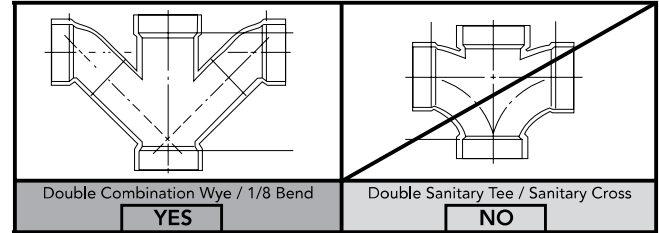

MW6263056CEFG(A)

Aimes® WASHLET®+ S550e One-Piece Toilet - 1.28 GPF

SPECIFICATIONS

Water Use	1.28 GPF (4.8 LPF)
Flush System	TORNADO FLUSH®
Min. Water Pressure	8 psi (Flowing)
Water Surface	7-3/4" x 9-3/8"
Trap Diameter	2-1/8"
Rough-in	12" (10" & 14" Optional)
Trap Seal	2-1/8"
Warranty	One Year Limited Warranty
Material	Vitreous China
Shipping Weight	119 lbs
Shipping Dimensions	32" L x 20" W x 17-3/4" H ¹ x 28-3/4" H ²

See SW3046(A)T40 Specification Sheet for details on included WASHLET.

INSTALLATION NOTES

Back-to-Back Toilet Installations:

TOTO recommends the use of a nationally listed, double sanitary tee-wye only, in vertical waste stacks, in accordance with the stipulations noted in the majority of nationally recognized plumbing codes.

To maintain adequate wall gap between the back of the tank and wall, mount the floor flange at a nominal 12" rough-in distance.

DIMENSIONS

TOTO®

These dimensions and specifications are subject to change without notice