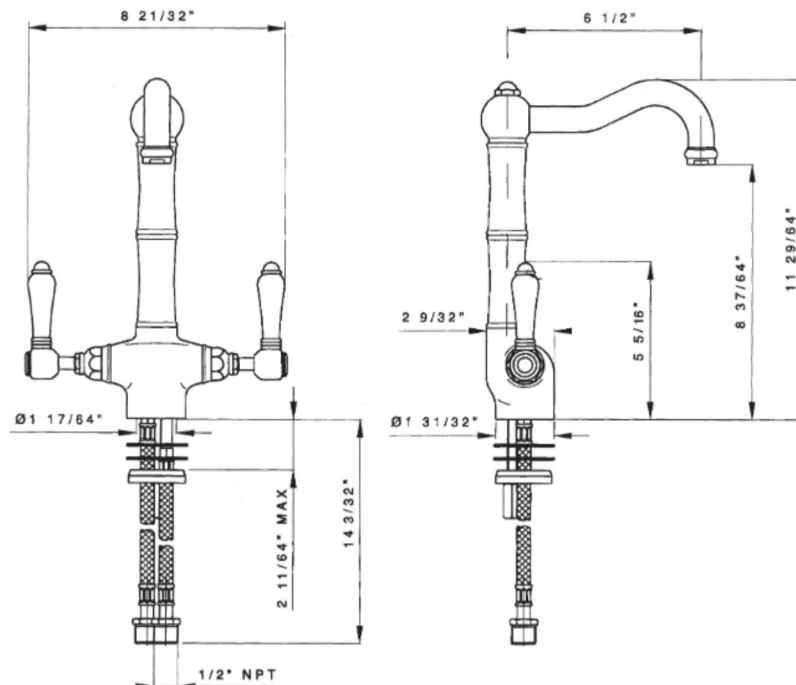

WARRANTY

- Limited Lifetime*
- No Warranty on Tuscan Brass Finish (TCB)

Consult your local ROHL showroom for additional information and specifications. For complete warranty details and a list of showrooms, go to www.rohlhome.com.