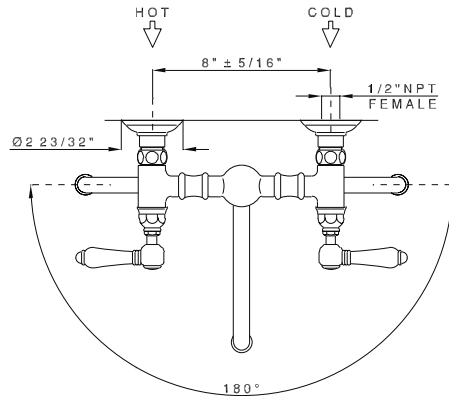

WARRANTY

- Limited Lifetime*
- No Warranty on Tuscan Brass Finish (TCB)

A1405/44LM &
A1405/44LP

A1405/44XM

A1405/44LC

A1405/44XC