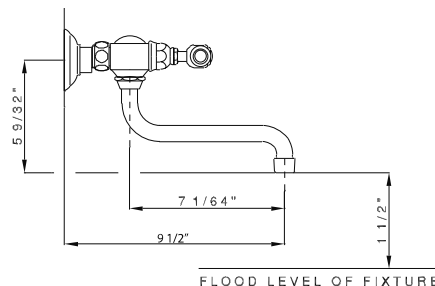

WARRANTY

- Limited Lifetime*
- No Warranty on Tuscan Brass Finish (TCB)

A1405/44LM &
A1405/44LP

A1405/44XM

A1405/44LC

A1405/44XC